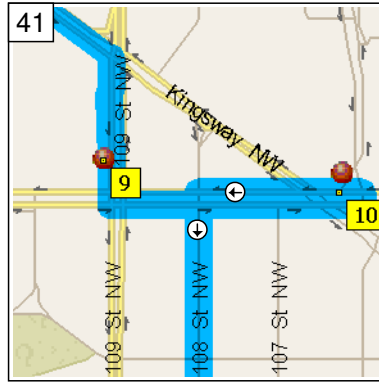

9:36 AM 13.8 mi
At CS11915, stay on 114 Ave NW (East) for 0.3 mi

9:37 AM 14.0 mi
Turn LEFT (North-East) onto Tower Rd NW, then immediately bear RIGHT (South-East) onto Kingsway NW for 0.5 mi

9:39 AM 14.5 mi
Bear RIGHT (South) onto 109 St NW for 164 yds

9:40 AM 14.6 mi
At S14148, stay on 109 St NW (South) for 54 yds

9:40 AM 14.6 mi
Turn LEFT (East) onto 111 Ave NW for 0.2 mi

9:41 AM 14.9 mi
Turn LEFT (North) onto Local road(s) for 21 yds

9:41 AM 14.9 mi
Turn LEFT (West) onto 111 Ave NW for 43 yds

9:42 AM 14.9 mi
At S10845, stay on 111 Ave NW (West) for 0.1 mi

9:42 AM 15.0 mi
Turn LEFT (South) onto 108 St NW for 0.4 mi

9:44 AM 15.5 mi
Turn LEFT (East) onto 108 Ave NW for 0.2 mi

9:45 AM 15.7 mi
At S14387, turn RIGHT (South) onto 105 St NW for 0.8 mi

9:46 AM 16.5 mi
Turn LEFT (East) onto Jasper Ave NW for 0.9 mi

9:48 AM 17.4 mi
Turn RIGHT (South) onto 95A St NW for 153 yds

46
9:49 AM 17.5 mi
Turn RIGHT (West) onto Grierson Hill NW for 0.2 mi

47
9:50 AM 17.7 mi
At CS8853, return East on Grierson Hill NW for 0.2 mi