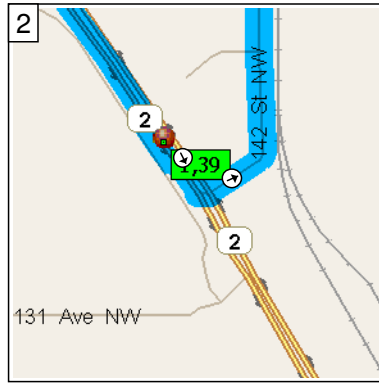

Switching cubicle cleaning

88.6 miles; 3 hours, 46 minutes

1
9:00 AM 0.0 mi
Depart Start on Hwy-2 [St Albert Trail NW] (South-East) for 98 yds

2
9:00 AM 0.1 mi
Turn LEFT (East) onto 132 Ave NW for 120 yds

3
9:00 AM 0.1 mi
Road name changes to 142 St NW for 0.6 mi

4
9:02 AM 0.7 mi
Turn LEFT (West) onto 137 Ave NW for 0.3 mi

5
9:03 AM 1.0 mi
At 992S, stay on 137 Ave NW (West) for 0.1 mi

6
9:03 AM 1.1 mi
Turn LEFT (South) onto Local road(s) for 10 yds

7
9:04 AM 1.1 mi
Turn LEFT (East) onto 137 Ave NW for 2.6 mi

8
9:09 AM 3.7 mi
Turn LEFT to stay on 137 Ave NW for 32 yds

9
9:09 AM 3.7 mi
Turn RIGHT (South) onto 113A St NW for 0.5 mi

9:11 AM 4.2 mi
Turn LEFT (East) onto 132 Ave NW for 0.1 mi