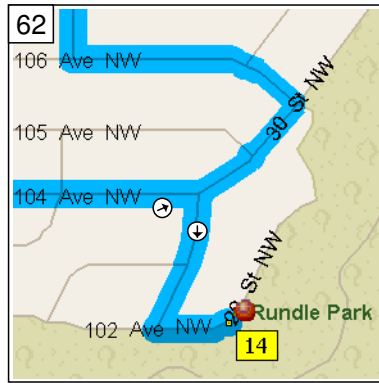

9:59 AM 20.6 mi
Turn LEFT (East) onto Ada Blvd NW for 1.2 mi

10:02 AM 21.8 mi
Road name changes to 50 St NW for 142 yds

10:03 AM 21.8 mi
Turn RIGHT (East) onto 114 Ave NW for 0.7 mi

10:05 AM 22.6 mi
Turn RIGHT (South) onto 38 St NW for 0.5 mi

10:07 AM 23.1 mi
Bear LEFT (South) onto Ada Blvd NW for 164 yds

10:08 AM 23.2 mi
Road name changes to 104 Ave NW for 0.3 mi

10:09 AM 23.5 mi
Turn RIGHT (South) onto 31 St NW for 0.1 mi

10:10 AM 23.7 mi
Turn LEFT (East) onto 102 Ave NW for 120 yds

10:18 AM 25.5 mi
Turn LEFT (East) onto 118 Ave NW [Alberta Ave NW] for 98 yds

10:18 AM 25.6 mi
Take Ramp (RIGHT) onto TC-16 [Trans Canada Hwy] for 1.1 mi towards HWY-16 E / Trans Canada Hwy / Vegreville