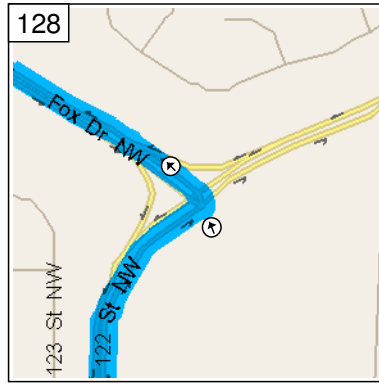

11:33 AM 59.7 mi
Road name changes to Fox Dr NW for 1.1 mi