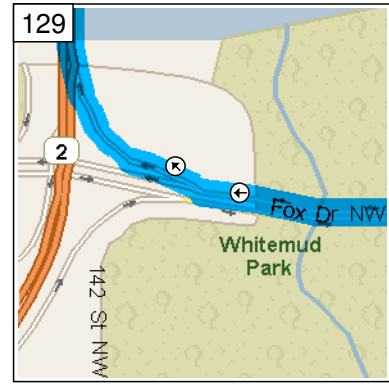

11:35 AM 60.8 mi
Take Ramp (RIGHT) onto Hwy-2 [Whitemud Dr NW] for 0.8 mi towards HWY-2 N / Whitemud Dr.