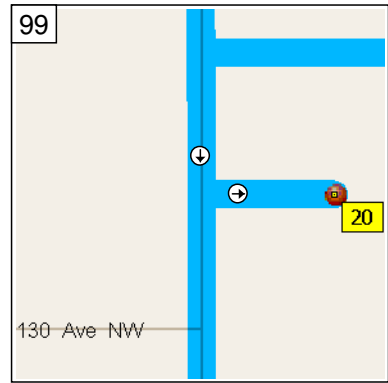

10:41 AM 36.1 mi
Turn LEFT (East) onto Local road(s) for 0.1 mi