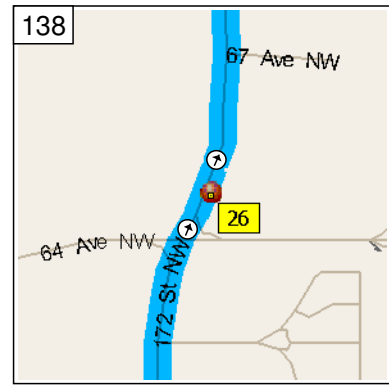

11:47 AM 66.8 mi
At S3084, stay on 172 St NW
(North) for 0.2 mi