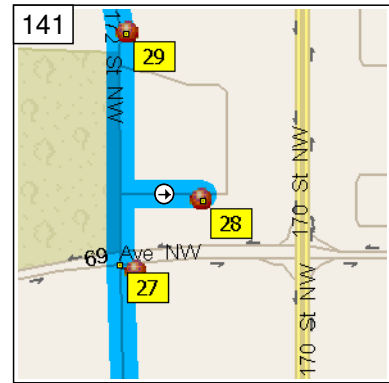

11:36 AM 61.6 mi
Keep RIGHT onto Ramp for 0.3 mi towards 149 St.

11:37 AM 62.0 mi
Keep STRAIGHT onto 149 St NW for 0.3 mi

11:38 AM 62.3 mi
Turn LEFT (West) onto 87 Ave NW for 2.2 mi

11:42 AM 64.5 mi
Turn LEFT (South) onto 178 St NW for 1.7 mi

11:45 AM 66.2 mi
Turn LEFT (East) onto Callingwood Rd NW for 0.3 mi

11:46 AM 66.6 mi
Turn LEFT (North) onto 172 St NW for 10 yds

11:46 AM 66.6 mi
At CS6393, stay on 172 St NW
(North) for 76 yds

11:46 AM 66.6 mi
At CS6351, stay on 172 St NW
(North) for 0.2 mi

11:47 AM 66.8 mi
At S3084, stay on 172 St NW
(North) for 0.2 mi

11:48 AM 67.1 mi
At S2927, stay on 172 St NW
(North) for 109 yds

11:48 AM 67.1 mi
Turn RIGHT (East) onto 71
Ave NW for 142 yds

11:48 AM 67.2 mi
At CS3347, stay on 71 Ave
NW (West) for 131 yds