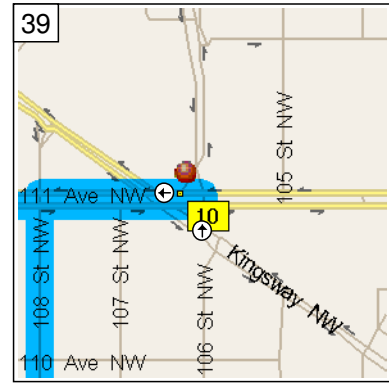

22
9:25 AM 9.5 mi
Turn LEFT (East) onto 118 Ave NW [Alberta Ave NW] for 0.2 mi

23
9:26 AM 9.7 mi
Bear RIGHT (South) onto Princess Elizabeth Ave NW for 0.8 mi

24
9:28 AM 10.5 mi
Take Local road(s) (RIGHT) onto Kingsway NW for 0.9 mi

9:34 AM 13.2 mi
Bear LEFT (South-East) onto Kingsway NW for 0.2 mi

9:34 AM 13.4 mi
Turn RIGHT (South) onto 119 St NW for 0.3 mi

9:36 AM 13.7 mi
Turn LEFT (East) onto 114 Ave NW for 65 yds

9:36 AM 13.7 mi
At CS11914, stay on 114 Ave NW (East) for 87 yds

9:36 AM 13.8 mi
At CS11915, stay on 114 Ave NW (East) for 0.3 mi

9:37 AM 14.0 mi
Turn LEFT (North-East) onto Tower Rd NW, then immediately bear RIGHT (South-East) onto Kingsway NW for 0.5 mi

9:39 AM 14.5 mi
Bear RIGHT (South) onto 109 St NW for 164 yds

9:40 AM 14.6 mi
At S14148, stay on 109 St NW (South) for 54 yds

9:40 AM 14.6 mi
Turn LEFT (East) onto 111 Ave NW for 0.2 mi

9:41 AM 14.9 mi
Turn LEFT (North) onto Local road(s) for 21 yds

9:41 AM 14.9 mi
Turn LEFT (West) onto 111 Ave NW for 43 yds