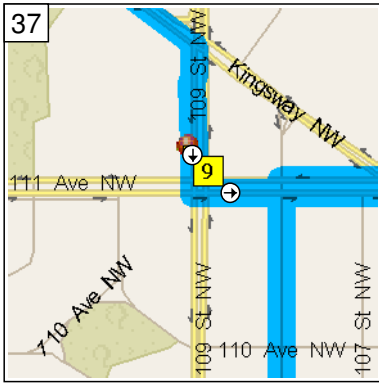

9:34 AM 13.2 mi
Bear LEFT (South-East) onto Kingsway NW for 0.2 mi

9:34 AM 13.4 mi
Turn RIGHT (South) onto 119 St NW for 0.3 mi

9:36 AM 13.7 mi
Turn LEFT (East) onto 114 Ave NW for 65 yds

9:36 AM 13.7 mi
At CS11914, stay on 114 Ave NW (East) for 87 yds

9:36 AM 13.8 mi
At CS11915, stay on 114 Ave NW (East) for 0.3 mi

9:37 AM 14.0 mi
Turn LEFT (North-East) onto Tower Rd NW, then immediately bear RIGHT (South-East) onto Kingsway NW for 0.5 mi

9:39 AM 14.5 mi
Bear RIGHT (South) onto 109 St NW for 164 yds

9:40 AM 14.6 mi
At S14148, stay on 109 St NW (South) for 54 yds

9:40 AM 14.6 mi
Turn LEFT (East) onto 111 Ave NW for 0.2 mi

9:41 AM 14.9 mi
Turn LEFT (North) onto Local road(s) for 21 yds

9:41 AM 14.9 mi
Turn LEFT (West) onto 111 Ave NW for 43 yds

9:42 AM 14.9 mi
At S10845, stay on 111 Ave NW (West) for 0.1 mi

9:42 AM 15.0 mi
Turn LEFT (South) onto 108 St NW for 0.4 mi

9:44 AM 15.5 mi
Turn LEFT (East) onto 108 Ave NW for 0.2 mi

9:45 AM 15.7 mi
At S14387, turn RIGHT (South) onto 105 St NW for 0.8 mi