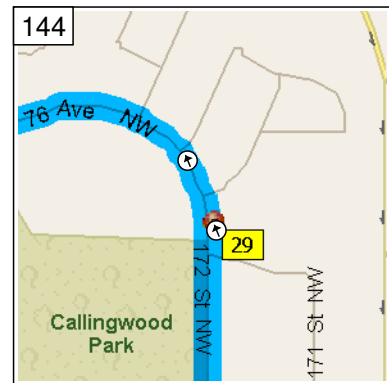

11:50 AM 67.4 mi
Keep STRAIGHT onto 76 Ave
NW for 0.9 mi