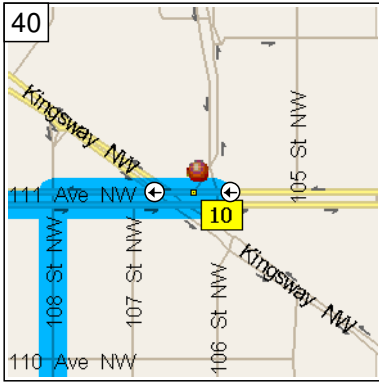

9:36 AM 13.8 mi
At CS11915, stay on 114 Ave NW (East) for 0.3 mi

9:37 AM 14.0 mi
Turn LEFT (North-East) onto Tower Rd NW, then immediately bear RIGHT (South-East) onto Kingsway NW for 0.5 mi

9:39 AM 14.5 mi
Bear RIGHT (South) onto 109 St NW for 164 yds

9:40 AM 14.6 mi
At S14148, stay on 109 St NW (South) for 54 yds

9:40 AM 14.6 mi
Turn LEFT (East) onto 111 Ave NW for 0.2 mi

9:41 AM 14.9 mi
Turn LEFT (North) onto Local road(s) for 21 yds

9:41 AM 14.9 mi
Turn LEFT (West) onto 111 Ave NW for 43 yds

9:42 AM 14.9 mi
At S10845, stay on 111 Ave NW (West) for 0.1 mi

9:42 AM 15.0 mi
Turn LEFT (South) onto 108 St NW for 0.4 mi

9:44 AM 15.5 mi
Turn LEFT (East) onto 108 Ave NW for 0.2 mi

9:45 AM 15.7 mi
At S14387, turn RIGHT (South) onto 105 St NW for 0.8 mi

9:46 AM 16.5 mi
Turn LEFT (East) onto Jasper Ave NW for 0.9 mi

9:48 AM 17.4 mi
Turn RIGHT (South) onto 95A St NW for 153 yds

46
9:49 AM 17.5 mi
Turn RIGHT (West) onto Grierson Hill NW for 0.2 mi

47
9:50 AM 17.7 mi
At CS8853, return East on Grierson Hill NW for 0.2 mi