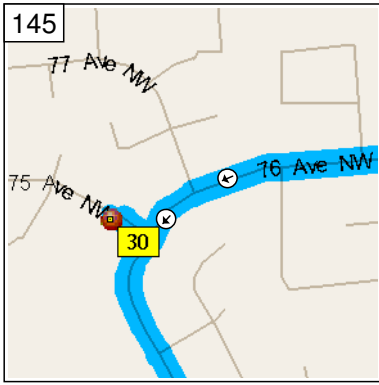

11:52 AM 68.4 mi
Bear LEFT (South-West) onto 184 St NW, then immediately turn RIGHT (West) onto 75 Ave NW for 174 yds