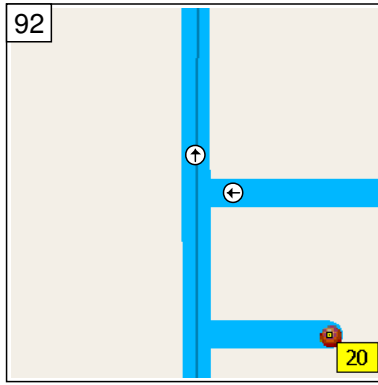

10:36 AM 34.5 mi
Turn RIGHT (North) onto Meridian St NW for 0.4 mi