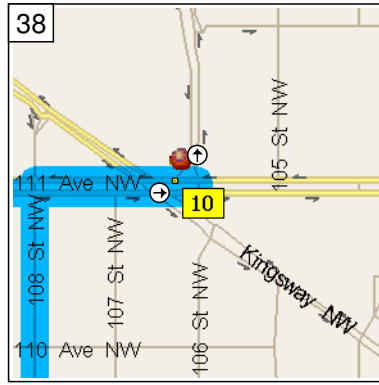

22
9:25 AM 9.5 mi
Turn LEFT (East) onto 118 Ave NW [Alberta Ave NW] for 0.2 mi

23
9:26 AM 9.7 mi
Bear RIGHT (South) onto Princess Elizabeth Ave NW for 0.8 mi

24
9:28 AM 10.5 mi
Take Local road(s) (RIGHT) onto Kingsway NW for 0.9 mi

9:34 AM 13.2 mi
Bear LEFT (South-East) onto Kingsway NW for 0.2 mi

9:34 AM 13.4 mi
Turn RIGHT (South) onto 119 St NW for 0.3 mi

9:36 AM 13.7 mi
Turn LEFT (East) onto 114 Ave NW for 65 yds

9:36 AM 13.7 mi
At CS11914, stay on 114 Ave NW (East) for 87 yds

9:36 AM 13.8 mi
At CS11915, stay on 114 Ave NW (East) for 0.3 mi

9:37 AM 14.0 mi
Turn LEFT (North-East) onto Tower Rd NW, then immediately bear RIGHT (South-East) onto Kingsway NW for 0.5 mi

9:39 AM 14.5 mi
Bear RIGHT (South) onto 109 St NW for 164 yds

9:40 AM 14.6 mi
At S14148, stay on 109 St NW (South) for 54 yds

9:40 AM 14.6 mi
Turn LEFT (East) onto 111 Ave NW for 0.2 mi

9:41 AM 14.9 mi
Turn LEFT (North) onto Local road(s) for 21 yds

9:41 AM 14.9 mi
Turn LEFT (West) onto 111 Ave NW for 43 yds