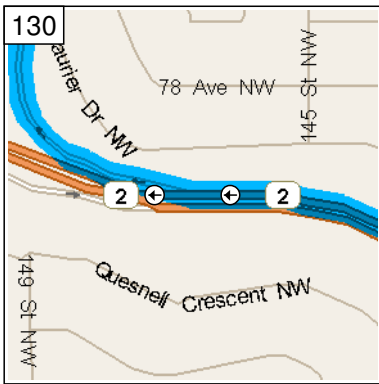

126
11:29 AM 58.0 mi
Road name changes to 122 St NW for 1.6 mi

11:33 AM 59.7 mi
Turn LEFT (North) onto Belgravia Rd NW for 21 yds

11:33 AM 59.7 mi
Road name changes to Fox Dr NW for 1.1 mi

11:35 AM 60.8 mi
Take Ramp (RIGHT) onto Hwy-2 [Whitemud Dr NW] for 0.8 mi towards HWY-2 N / Whitemud Dr.

11:36 AM 61.6 mi
Keep RIGHT onto Ramp for 0.3 mi towards 149 St.

11:37 AM 62.0 mi
Keep STRAIGHT onto 149 St NW for 0.3 mi

11:38 AM 62.3 mi
Turn LEFT (West) onto 87 Ave NW for 2.2 mi

11:42 AM 64.5 mi
Turn LEFT (South) onto 178 St NW for 1.7 mi