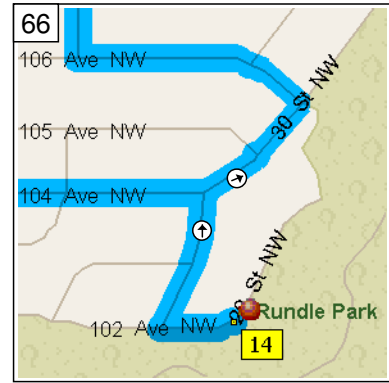

10:10 AM 23.7 mi
Turn LEFT (East) onto 102 Ave NW for 120 yds

10:12 AM 24.0 mi
Turn RIGHT (East) onto 30 St NW for 0.1 mi