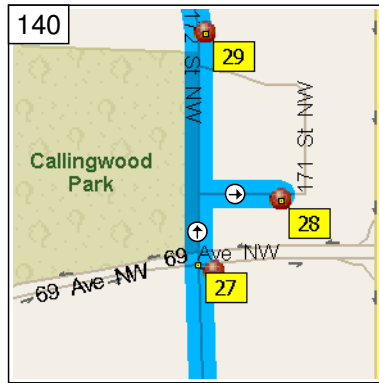

11:48 AM 67.1 mi
Turn RIGHT (East) onto 71
Ave NW for 142 yds