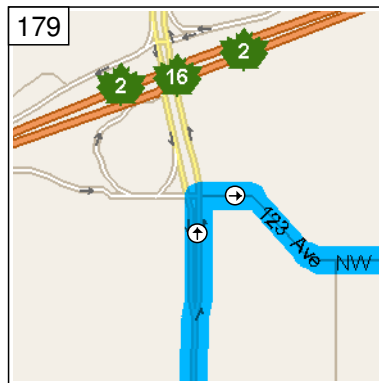

12:31 PM 82.8 mi
Turn LEFT (North) onto 142 St NW for 0.7 mi

12:32 PM 83.5 mi
Turn LEFT (West) onto 118 Ave NW for 1.5 mi

12:35 PM 85.0 mi
Turn RIGHT (North) onto 163 St NW for 0.4 mi

12:37 PM 85.4 mi
At S13020, return South on 163 St NW for 0.2 mi

12:37 PM 85.5 mi
Turn LEFT (East) onto 121A Ave NW for 0.5 mi

12:39 PM 86.0 mi
Turn LEFT (North) onto 156 St NW for 0.3 mi

12:40 PM 86.3 mi
Turn RIGHT (East) onto 123 Ave NW for 0.5 mi

12:41 PM 86.8 mi
At S3793, stay on 123 Ave NW (East) for 109 yds

12:41 PM 86.8 mi
Turn LEFT (North) onto 149 St NW for 1.1 mi

12:44 PM 88.0 mi
Turn RIGHT (East) onto 134 Ave NW for 0.4 mi

12:45 PM 88.4 mi
Turn RIGHT (South-East) onto Hwy-2 [St Albert Trail NW] for 0.2 mi