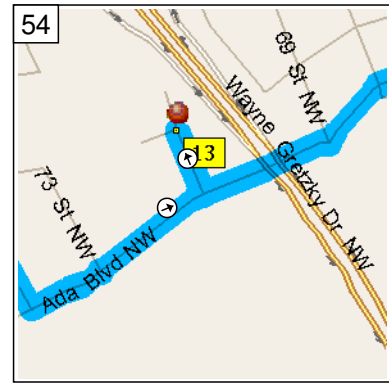

51
9:54 AM 19.3 mi
Turn RIGHT (East) onto 112 Ave NW for 0.7 mi