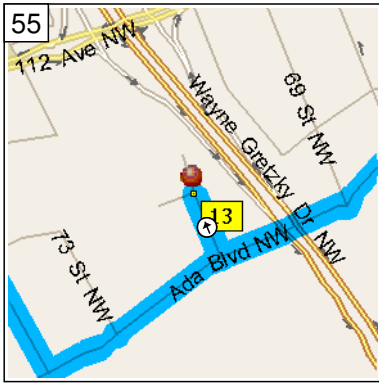

52
9:56 AM 20.0 mi
Turn RIGHT (South) onto 74 St NW for 0.3 mi