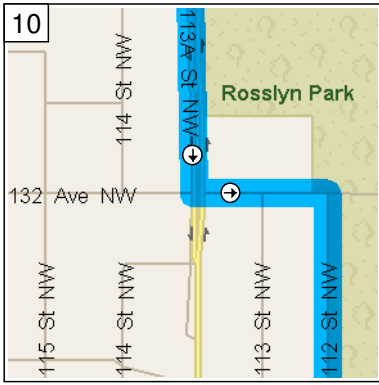

3
9:00 AM 0.1 mi
Road name changes to 142 St NW for 0.6 mi

4
9:02 AM 0.7 mi
Turn LEFT (West) onto 137 Ave NW for 0.3 mi

5
9:03 AM 1.0 mi
At 992S, stay on 137 Ave NW (West) for 0.1 mi

6
9:03 AM 1.1 mi
Turn LEFT (South) onto Local road(s) for 10 yds

7
9:04 AM 1.1 mi
Turn LEFT (East) onto 137 Ave NW for 2.6 mi

8
9:09 AM 3.7 mi
Turn LEFT to stay on 137 Ave NW for 32 yds

9
9:09 AM 3.7 mi
Turn RIGHT (South) onto 113A St NW for 0.5 mi

9:11 AM 4.2 mi
Turn LEFT (East) onto 132 Ave NW for 0.1 mi

9:11 AM 4.3 mi
Turn RIGHT (South) onto 112 St NW for 0.2 mi

9:12 AM 4.5 mi
Turn LEFT (East) onto Local road(s) for 87 yds

9:13 AM 4.6 mi
At S2417, return North on Local road(s) for 87 yds

9:13 AM 4.6 mi
Turn LEFT (South) onto 112 St NW for 10 yds

9:14 AM 4.6 mi
At S2416, turn RIGHT (West) onto 130 Ave NW for 0.1 mi

9:14 AM 4.7 mi
Turn LEFT (South) onto 113A St NW for 0.3 mi

9:15 AM 5.1 mi
Turn LEFT (East) onto 127 Ave NW for 2.0 mi

9:19 AM 7.1 mi
Turn RIGHT (South) onto 82 St NW for 1.0 mi