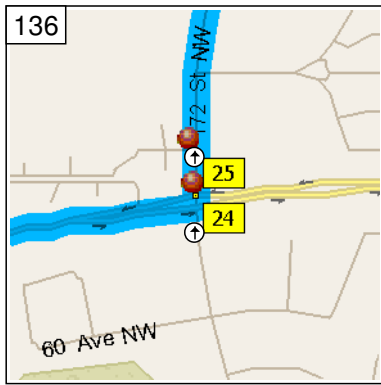

11:46 AM 66.6 mi
At CS6393, stay on 172 St NW
(North) for 76 yds