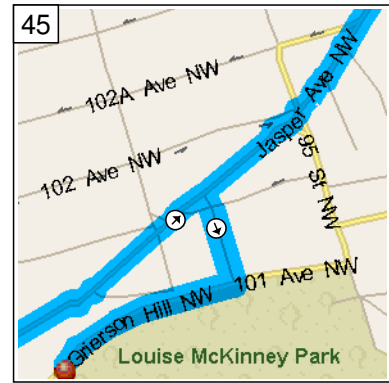

9:40 AM 14.6 mi
At S14148, stay on 109 St NW (South) for 54 yds

9:40 AM 14.6 mi
Turn LEFT (East) onto 111 Ave NW for 0.2 mi

9:41 AM 14.9 mi
Turn LEFT (North) onto Local road(s) for 21 yds

9:41 AM 14.9 mi
Turn LEFT (West) onto 111 Ave NW for 43 yds

9:42 AM 14.9 mi
At S10845, stay on 111 Ave NW (West) for 0.1 mi

9:42 AM 15.0 mi
Turn LEFT (South) onto 108 St NW for 0.4 mi

9:44 AM 15.5 mi
Turn LEFT (East) onto 108 Ave NW for 0.2 mi

9:45 AM 15.7 mi
At S14387, turn RIGHT (South) onto 105 St NW for 0.8 mi

9:46 AM 16.5 mi
Turn LEFT (East) onto Jasper Ave NW for 0.9 mi

9:48 AM 17.4 mi
Turn RIGHT (South) onto 95A St NW for 153 yds

46
9:49 AM 17.5 mi
Turn RIGHT (West) onto Grierson Hill NW for 0.2 mi

47
9:50 AM 17.7 mi
At CS8853, return East on Grierson Hill NW for 0.2 mi

48
9:50 AM 17.9 mi
Turn LEFT (North) onto 95A St NW for 153 yds

49
9:51 AM 18.0 mi
Turn RIGHT (North-East) onto Jasper Ave NW for 1.1 mi

50
9:53 AM 19.0 mi
Keep STRAIGHT onto 82 St NW for 0.3 mi

51
9:54 AM 19.3 mi
Turn RIGHT (East) onto 112 Ave NW for 0.7 mi