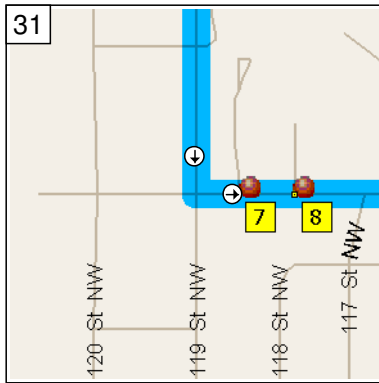

22
9:25 AM 9.5 mi
Turn LEFT (East) onto 118 Ave NW [Alberta Ave NW] for 0.2 mi

23
9:26 AM 9.7 mi
Bear RIGHT (South) onto Princess Elizabeth Ave NW for 0.8 mi

24
9:28 AM 10.5 mi
Take Local road(s) (RIGHT) onto Kingsway NW for 0.9 mi

25
9:30 AM 11.4 mi
Turn LEFT (South) onto 121 St NW for 21 yds

26
9:31 AM 11.4 mi
Turn LEFT to stay on 121 St NW for 0.9 mi

27
9:32 AM 12.3 mi
Turn LEFT to stay on 121 St NW for 0.3 mi

9:33 AM 12.7 mi
At S12592, stay on 121 St NW (South) for 0.6 mi

9:34 AM 13.2 mi
Bear LEFT (South-East) onto Kingsway NW for 0.2 mi

9:34 AM 13.4 mi
Turn RIGHT (South) onto 119 St NW for 0.3 mi

9:36 AM 13.7 mi
Turn LEFT (East) onto 114 Ave NW for 65 yds

9:36 AM 13.7 mi
At CS11914, stay on 114 Ave NW (East) for 87 yds

9:36 AM 13.8 mi
At CS11915, stay on 114 Ave NW (East) for 0.3 mi

9:37 AM 14.0 mi
Turn LEFT (North-East) onto Tower Rd NW, then immediately bear RIGHT (South-East) onto Kingsway NW for 0.5 mi

9:39 AM 14.5 mi
Bear RIGHT (South) onto 109 St NW for 164 yds