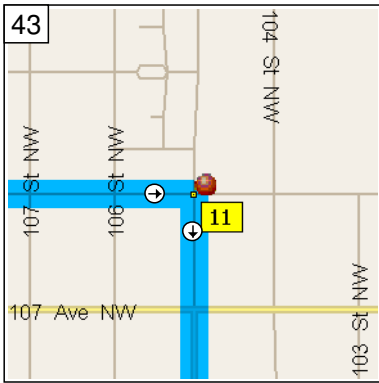

9:36 AM 13.8 mi
At CS11915, stay on 114 Ave NW (East) for 0.3 mi

9:37 AM 14.0 mi
Turn LEFT (North-East) onto Tower Rd NW, then immediately bear RIGHT (South-East) onto Kingsway NW for 0.5 mi

9:39 AM 14.5 mi
Bear RIGHT (South) onto 109 St NW for 164 yds

9:40 AM 14.6 mi
At S14148, stay on 109 St NW (South) for 54 yds

9:40 AM 14.6 mi
Turn LEFT (East) onto 111 Ave NW for 0.2 mi

9:41 AM 14.9 mi
Turn LEFT (North) onto Local road(s) for 21 yds

9:41 AM 14.9 mi
Turn LEFT (West) onto 111 Ave NW for 43 yds

9:42 AM 14.9 mi
At S10845, stay on 111 Ave NW (West) for 0.1 mi

9:42 AM 15.0 mi
Turn LEFT (South) onto 108 St NW for 0.4 mi

9:44 AM 15.5 mi
Turn LEFT (East) onto 108 Ave NW for 0.2 mi

9:45 AM 15.7 mi
At S14387, turn RIGHT (South) onto 105 St NW for 0.8 mi

9:46 AM 16.5 mi
Turn LEFT (East) onto Jasper Ave NW for 0.9 mi

9:48 AM 17.4 mi
Turn RIGHT (South) onto 95A St NW for 153 yds

46
9:49 AM 17.5 mi
Turn RIGHT (West) onto Grierson Hill NW for 0.2 mi

47
9:50 AM 17.7 mi
At CS8853, return East on Grierson Hill NW for 0.2 mi