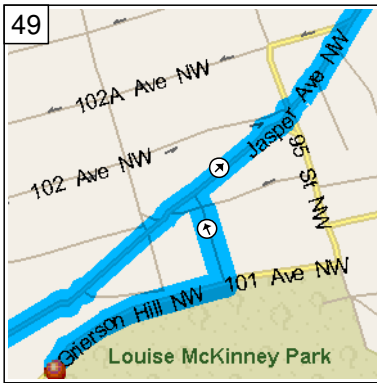

9:42 AM 14.9 mi
At S10845, stay on 111 Ave NW (West) for 0.1 mi

9:42 AM 15.0 mi
Turn LEFT (South) onto 108 St NW for 0.4 mi

9:44 AM 15.5 mi
Turn LEFT (East) onto 108 Ave NW for 0.2 mi

9:45 AM 15.7 mi
At S14387, turn RIGHT (South) onto 105 St NW for 0.8 mi

9:46 AM 16.5 mi
Turn LEFT (East) onto Jasper Ave NW for 0.9 mi

9:48 AM 17.4 mi
Turn RIGHT (South) onto 95A St NW for 153 yds

46
9:49 AM 17.5 mi
Turn RIGHT (West) onto Grierson Hill NW for 0.2 mi

47
9:50 AM 17.7 mi
At CS8853, return East on Grierson Hill NW for 0.2 mi

48
9:50 AM 17.9 mi
Turn LEFT (North) onto 95A St NW for 153 yds

49
9:51 AM 18.0 mi
Turn RIGHT (North-East) onto Jasper Ave NW for 1.1 mi

50
9:53 AM 19.0 mi
Keep STRAIGHT onto 82 St NW for 0.3 mi

51
9:54 AM 19.3 mi
Turn RIGHT (East) onto 112 Ave NW for 0.7 mi

10:18 AM 25.5 mi
Turn LEFT (East) onto 118 Ave NW [Alberta Ave NW] for 98 yds

10:18 AM 25.6 mi
Take Ramp (RIGHT) onto TC-16 [Trans Canada Hwy] for 1.1 mi towards HWY-16 E / Trans Canada Hwy / Vegreville