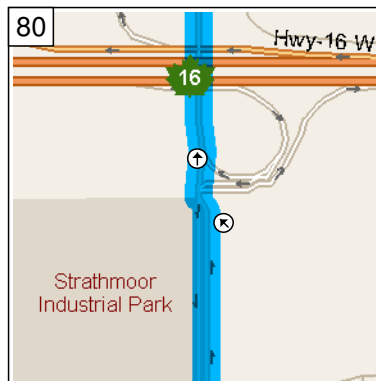

10:28 AM 30.6 mi
Bear RIGHT (North) onto 17 St NE for 0.4 mi