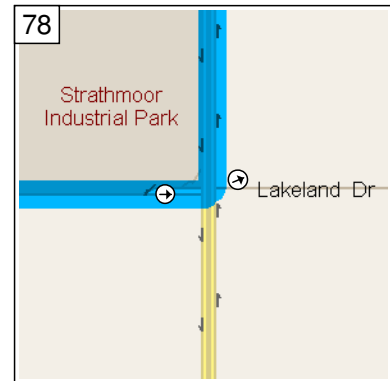

10:26 AM 29.7 mi
Road name changes to Local road(s) for 10 yds