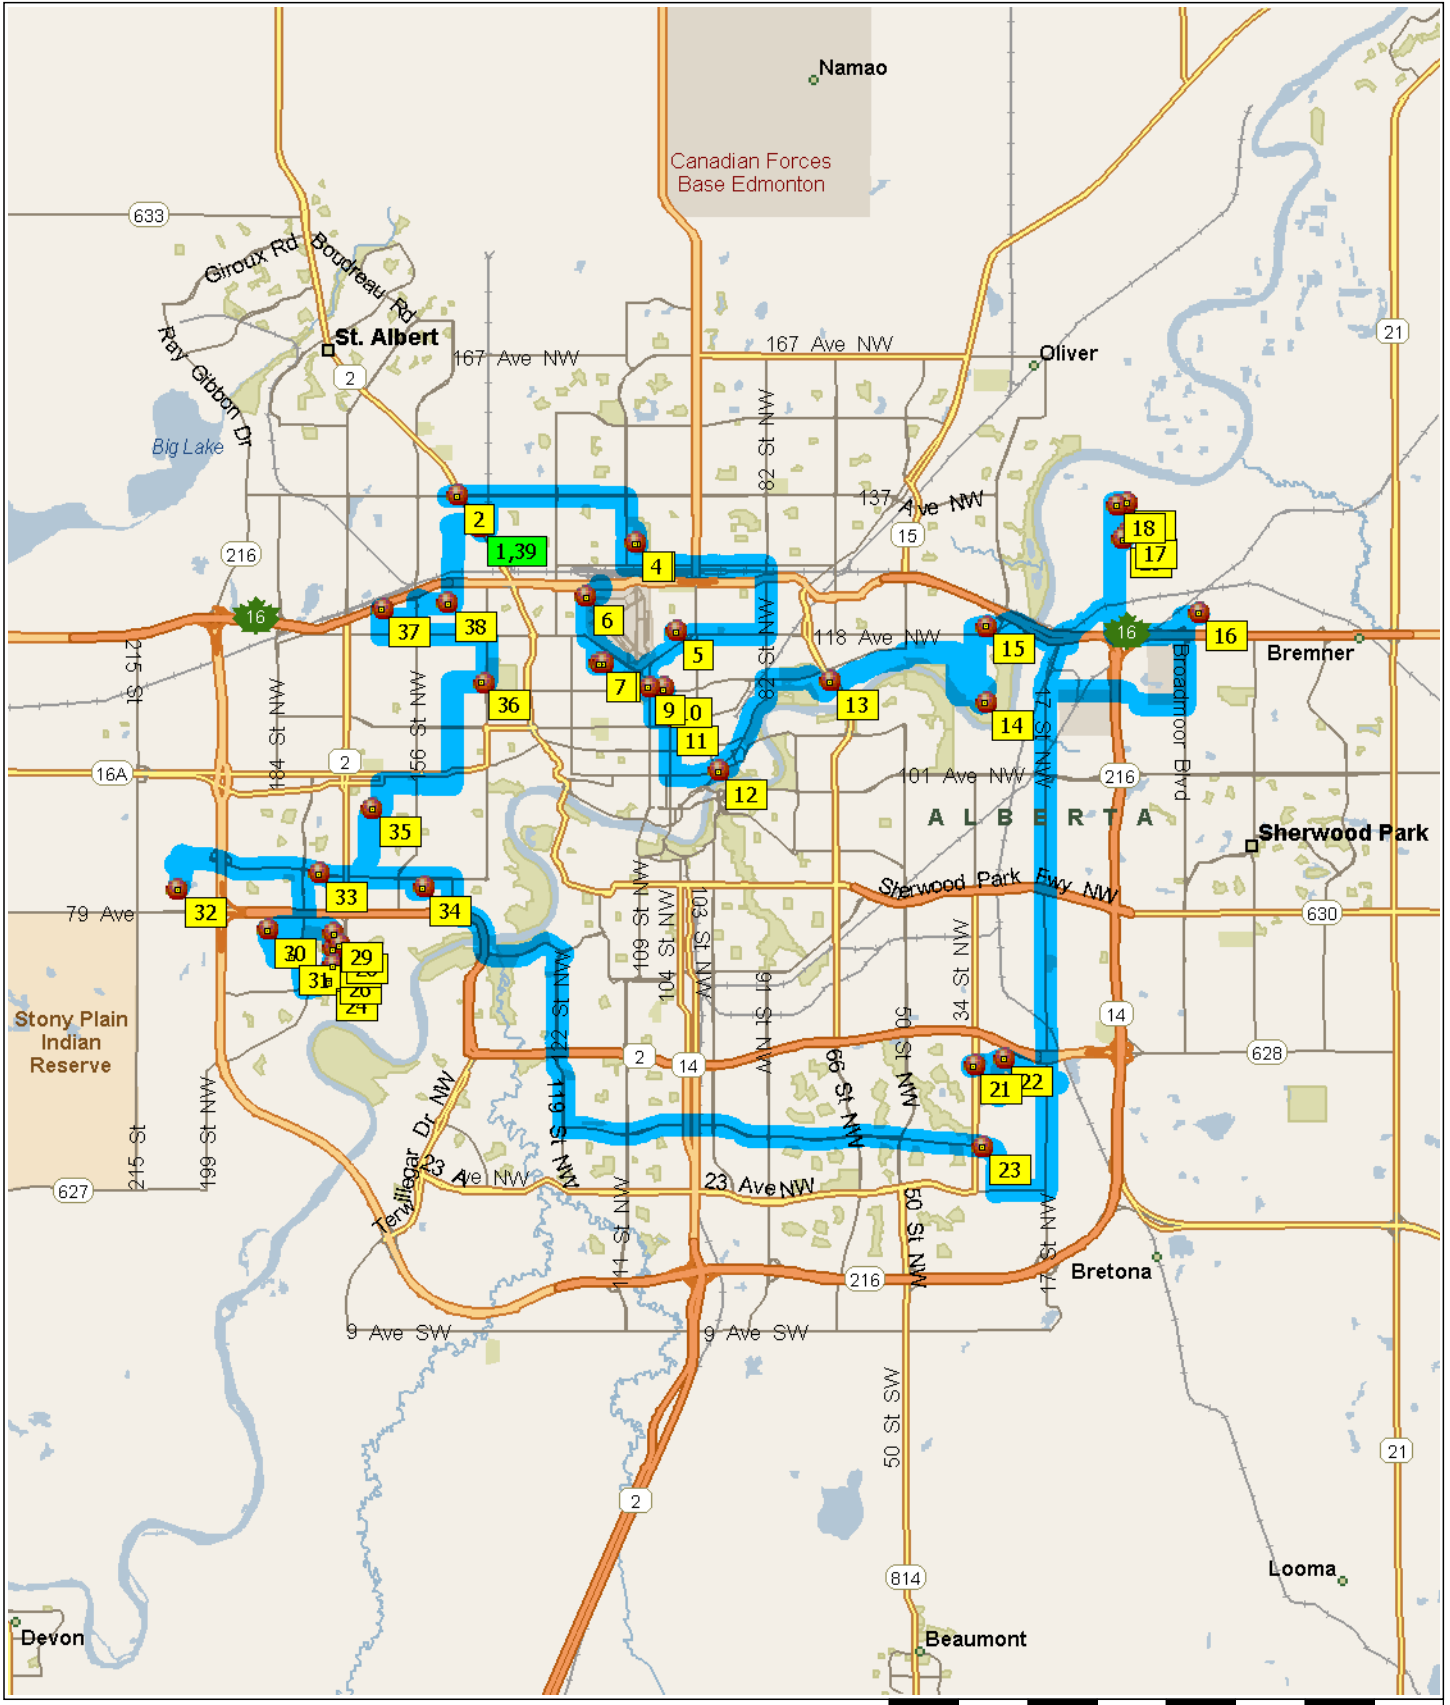

Switching cubicle cleaning

88.6 miles; 3 hours, 46 minutes

1
9:00 AM 0.0 mi
Depart Start on Hwy-2 [St Albert Trail NW] (South-East) for 98 yds

2
9:00 AM 0.1 mi
Turn LEFT (East) onto 132 Ave NW for 120 yds

3
9:00 AM 0.1 mi
Road name changes to 142 St NW for 0.6 mi

4
9:02 AM 0.7 mi
Turn LEFT (West) onto 137 Ave NW for 0.3 mi

5
9:03 AM 1.0 mi
At 992S, stay on 137 Ave NW (West) for 0.1 mi

6
9:03 AM 1.1 mi
Turn LEFT (South) onto Local road(s) for 10 yds

7
9:04 AM 1.1 mi
Turn LEFT (East) onto 137 Ave NW for 2.6 mi

8
9:09 AM 3.7 mi
Turn LEFT to stay on 137 Ave NW for 32 yds

9
9:09 AM 3.7 mi
Turn RIGHT (South) onto 113A St NW for 0.5 mi

9:11 AM 4.2 mi
Turn LEFT (East) onto 132 Ave NW for 0.1 mi