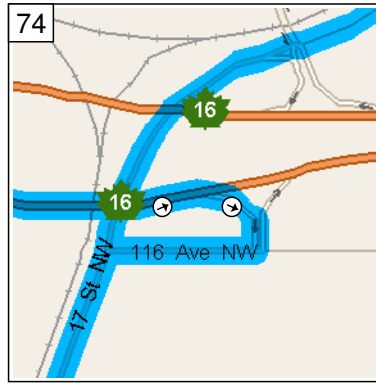

10:11 AM 23.8 mi
At S2148, return South-West on 102 Ave NW for 120 yds

10:11 AM 23.8 mi
Turn RIGHT (North) onto 31 St NW for 0.1 mi

10:12 AM 24.0 mi
Turn RIGHT (East) onto 30 St NW for 0.1 mi

10:12 AM 24.1 mi
Turn LEFT (North-West) onto 106 Ave NW for 0.2 mi

10:13 AM 24.3 mi
Turn RIGHT (North) onto 34 St NW for 0.8 mi

10:16 AM 25.1 mi
Turn RIGHT (East) onto 119 Ave NW for 0.2 mi

10:17 AM 25.3 mi
At S3454, stay on 119 Ave NW (East) for 98 yds

10:17 AM 25.4 mi
Turn RIGHT (South) onto Abbottsfield Rd NW for 0.1 mi

10:18 AM 25.5 mi
Turn LEFT (East) onto 118 Ave NW [Alberta Ave NW] for 98 yds

10:18 AM 25.6 mi
Take Ramp (RIGHT) onto TC-16 [Trans Canada Hwy] for 1.1 mi towards HWY-16 E / Trans Canada Hwy / Vegreville

10:20 AM 26.7 mi
At exit 398, bear RIGHT (East) onto Ramp, then immediately turn RIGHT (West) onto 116 Ave NW for 0.2 mi towards 17 St. NW / Hayter Rd. NW

10:20 AM 26.9 mi
Turn LEFT (South) onto 17 St NW for 0.7 mi