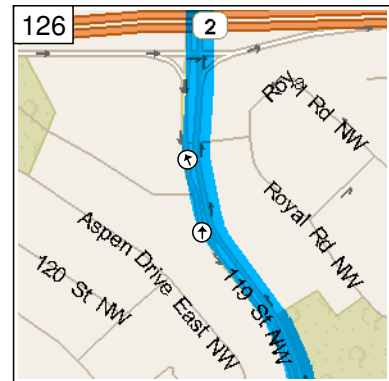

126
11:29 AM 58.0 mi
Road name changes to 122 St NW for 1.6 mi