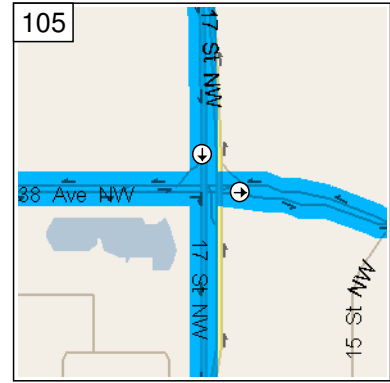

101
10:42 AM 36.3 mi
Turn LEFT (South) onto Meridian St NW for 0.9 mi

102
10:44 AM 37.3 mi
Turn RIGHT (West) onto Hayter Rd NW for 0.7 mi

103
10:46 AM 38.0 mi
Keep STRAIGHT onto Local road(s) for 10 yds

104
10:46 AM 38.0 mi
Keep STRAIGHT onto 17 St NW for 6.6 mi

105
10:57 AM 44.6 mi
Turn LEFT (East) onto 38 Ave NW for 0.2 mi

106
10:58 AM 44.8 mi
Turn LEFT to stay on 38 Ave NW for 0.9 mi

107
10:59 AM 45.7 mi
Turn RIGHT (North) onto 30 St NW for 0.5 mi