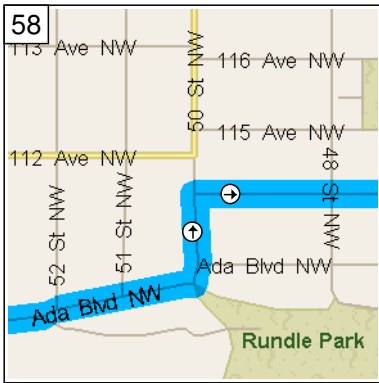

48
9:50 AM 17.9 mi
Turn LEFT (North) onto 95A St NW for 153 yds

49
9:51 AM 18.0 mi
Turn RIGHT (North-East) onto Jasper Ave NW for 1.1 mi

50
9:53 AM 19.0 mi
Keep STRAIGHT onto 82 St NW for 0.3 mi

51
9:54 AM 19.3 mi
Turn RIGHT (East) onto 112 Ave NW for 0.7 mi

52
9:56 AM 20.0 mi
Turn RIGHT (South) onto 74 St NW for 0.3 mi

53
9:57 AM 20.3 mi
Turn LEFT (East) onto Ada Blvd NW for 0.2 mi

54
9:58 AM 20.5 mi
Turn LEFT (North) onto 71 St NW for 109 yds

9:59 AM 20.5 mi
At S11384, return South on 71 St NW for 109 yds

9:59 AM 20.6 mi
Turn LEFT (East) onto Ada Blvd NW for 1.2 mi

10:02 AM 21.8 mi
Road name changes to 50 St NW for 142 yds

10:03 AM 21.8 mi
Turn RIGHT (East) onto 114 Ave NW for 0.7 mi

10:05 AM 22.6 mi
Turn RIGHT (South) onto 38 St NW for 0.5 mi

10:18 AM 25.5 mi
Turn LEFT (East) onto 118 Ave NW [Alberta Ave NW] for 98 yds

10:18 AM 25.6 mi
Take Ramp (RIGHT) onto TC-16 [Trans Canada Hwy] for 1.1 mi towards HWY-16 E / Trans Canada Hwy / Vegreville