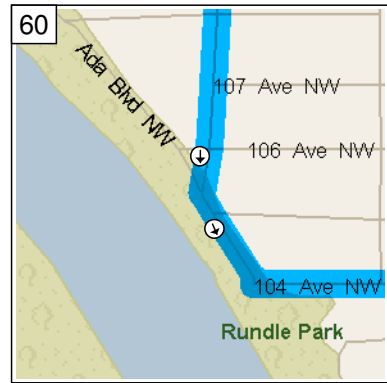

9:59 AM 20.6 mi
Turn LEFT (East) onto Ada Blvd NW for 1.2 mi

10:02 AM 21.8 mi
Road name changes to 50 St NW for 142 yds

10:03 AM 21.8 mi
Turn RIGHT (East) onto 114 Ave NW for 0.7 mi

10:05 AM 22.6 mi
Turn RIGHT (South) onto 38 St NW for 0.5 mi

10:07 AM 23.1 mi
Bear LEFT (South) onto Ada Blvd NW for 164 yds

10:08 AM 23.2 mi
Road name changes to 104 Ave NW for 0.3 mi

10:09 AM 23.5 mi
Turn RIGHT (South) onto 31 St NW for 0.1 mi

10:10 AM 23.7 mi
Turn LEFT (East) onto 102 Ave NW for 120 yds

10:18 AM 25.5 mi
Turn LEFT (East) onto 118 Ave NW [Alberta Ave NW] for 98 yds

10:18 AM 25.6 mi
Take Ramp (RIGHT) onto TC-16 [Trans Canada Hwy] for 1.1 mi towards HWY-16 E / Trans Canada Hwy / Vegreville