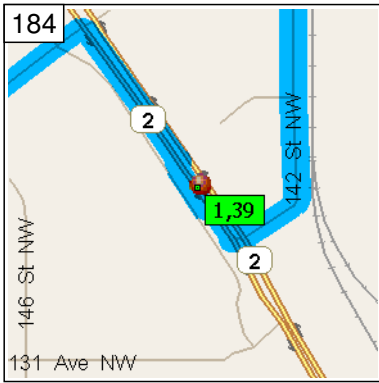

12:37 PM 85.5 mi
Turn LEFT (East) onto 121A Ave NW for 0.5 mi

12:39 PM 86.0 mi
Turn LEFT (North) onto 156 St NW for 0.3 mi

12:40 PM 86.3 mi
Turn RIGHT (East) onto 123 Ave NW for 0.5 mi

12:41 PM 86.8 mi
At S3793, stay on 123 Ave NW (East) for 109 yds

12:41 PM 86.8 mi
Turn LEFT (North) onto 149 St NW for 1.1 mi

12:44 PM 88.0 mi
Turn RIGHT (East) onto 134 Ave NW for 0.4 mi

12:45 PM 88.4 mi
Turn RIGHT (South-East) onto Hwy-2 [St Albert Trail NW] for 0.2 mi