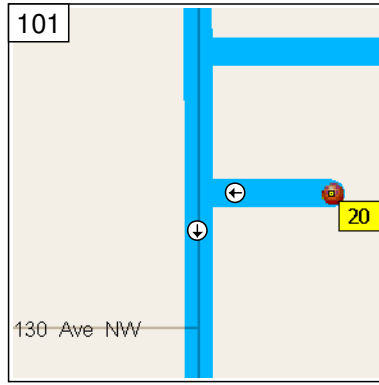

10:32 AM 31.7 mi
Take Ramp (LEFT) onto TC-16 [Trans Canada Hwy] for 0.7 mi towards HWY-16 W / Trans Canada Hwy West / Yellowhead TR. / Edmonton

10:32 AM 32.4 mi
At exit 400A, keep RIGHT onto Ramp for 0.2 mi towards Meridian Street

10:39 AM 35.3 mi
At 896S, return West on Local road(s) for 0.2 mi

10:40 AM 35.5 mi
Turn LEFT (South) onto Meridian St NW for 0.6 mi

10:41 AM 36.1 mi
Turn LEFT (East) onto Local road(s) for 0.1 mi

100
10:42 AM 36.2 mi
At 899S, return West on Local road(s) for 0.1 mi

101
10:42 AM 36.3 mi
Turn LEFT (South) onto Meridian St NW for 0.9 mi

102
10:44 AM 37.3 mi
Turn RIGHT (West) onto Hayter Rd NW for 0.7 mi

103
10:46 AM 38.0 mi
Keep STRAIGHT onto Local road(s) for 10 yds