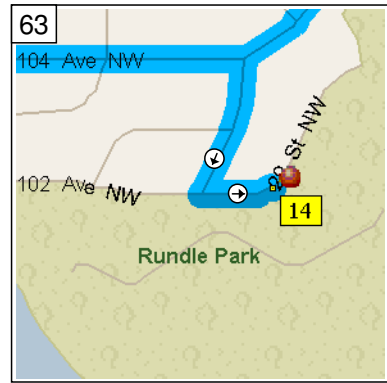

9:59 AM 20.6 mi
Turn LEFT (East) onto Ada Blvd NW for 1.2 mi

10:02 AM 21.8 mi
Road name changes to 50 St NW for 142 yds

10:03 AM 21.8 mi
Turn RIGHT (East) onto 114 Ave NW for 0.7 mi

10:05 AM 22.6 mi
Turn RIGHT (South) onto 38 St NW for 0.5 mi

10:07 AM 23.1 mi
Bear LEFT (South) onto Ada Blvd NW for 164 yds

10:08 AM 23.2 mi
Road name changes to 104 Ave NW for 0.3 mi

10:09 AM 23.5 mi
Turn RIGHT (South) onto 31 St NW for 0.1 mi

10:10 AM 23.7 mi
Turn LEFT (East) onto 102 Ave NW for 120 yds

10:18 AM 25.5 mi
Turn LEFT (East) onto 118 Ave NW [Alberta Ave NW] for 98 yds

10:18 AM 25.6 mi
Take Ramp (RIGHT) onto TC-16 [Trans Canada Hwy] for 1.1 mi towards HWY-16 E / Trans Canada Hwy / Vegreville