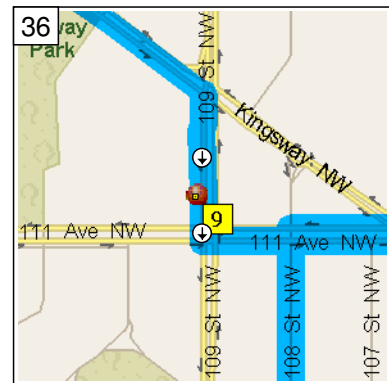

22
9:25 AM 9.5 mi
Turn LEFT (East) onto 118 Ave NW [Alberta Ave NW] for 0.2 mi

23
9:26 AM 9.7 mi
Bear RIGHT (South) onto Princess Elizabeth Ave NW for 0.8 mi

24
9:28 AM 10.5 mi
Take Local road(s) (RIGHT) onto Kingsway NW for 0.9 mi

9:34 AM 13.2 mi
Bear LEFT (South-East) onto Kingsway NW for 0.2 mi

9:34 AM 13.4 mi
Turn RIGHT (South) onto 119 St NW for 0.3 mi

9:36 AM 13.7 mi
Turn LEFT (East) onto 114 Ave NW for 65 yds

9:36 AM 13.7 mi
At CS11914, stay on 114 Ave NW (East) for 87 yds

9:36 AM 13.8 mi
At CS11915, stay on 114 Ave NW (East) for 0.3 mi

9:37 AM 14.0 mi
Turn LEFT (North-East) onto Tower Rd NW, then immediately bear RIGHT (South-East) onto Kingsway NW for 0.5 mi

9:39 AM 14.5 mi
Bear RIGHT (South) onto 109 St NW for 164 yds

9:40 AM 14.6 mi
At S14148, stay on 109 St NW (South) for 54 yds

9:40 AM 14.6 mi
Turn LEFT (East) onto 111 Ave NW for 0.2 mi

9:41 AM 14.9 mi
Turn LEFT (North) onto Local road(s) for 21 yds

9:41 AM 14.9 mi
Turn LEFT (West) onto 111 Ave NW for 43 yds