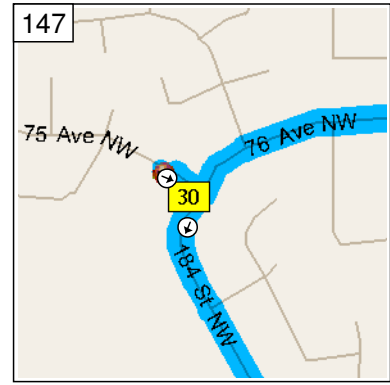

11:49 AM 67.3 mi
Turn RIGHT (North) onto 172
St NW for 0.1 mi

11:49 AM 67.4 mi
At S4148, stay on 172 St NW
(North) for 32 yds

11:50 AM 67.4 mi
Keep STRAIGHT onto 76 Ave
NW for 0.9 mi

11:52 AM 68.4 mi
 Bear LEFT (South-West) onto 184 St NW, then immediately turn RIGHT (West) onto 75 Ave NW for 174 yds

11:54 AM 68.5 mi
 At CS7006, return East on 75 Ave NW for 65 yds

11:54 AM 68.5 mi
 Turn RIGHT (South) onto 184 St NW for 0.4 mi

11:55 AM 68.9 mi
 Turn LEFT (East) onto 69 Ave NW for 0.2 mi

11:56 AM 69.1 mi
 At S3565, stay on 69 Ave NW (East) for 0.1 mi