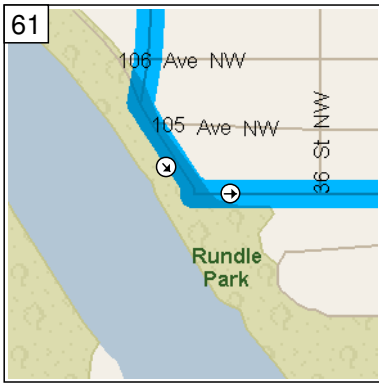

9:59 AM 20.6 mi
Turn LEFT (East) onto Ada Blvd NW for 1.2 mi

10:02 AM 21.8 mi
Road name changes to 50 St NW for 142 yds

10:03 AM 21.8 mi
Turn RIGHT (East) onto 114 Ave NW for 0.7 mi

10:05 AM 22.6 mi
Turn RIGHT (South) onto 38 St NW for 0.5 mi

10:07 AM 23.1 mi
Bear LEFT (South) onto Ada Blvd NW for 164 yds

10:08 AM 23.2 mi
Road name changes to 104 Ave NW for 0.3 mi

10:09 AM 23.5 mi
Turn RIGHT (South) onto 31 St NW for 0.1 mi

10:10 AM 23.7 mi
Turn LEFT (East) onto 102 Ave NW for 120 yds

10:11 AM 23.8 mi
At S2148, return South-West on 102 Ave NW for 120 yds

10:11 AM 23.8 mi
Turn RIGHT (North) onto 31 St NW for 0.1 mi

10:12 AM 24.0 mi
Turn RIGHT (East) onto 30 St NW for 0.1 mi

10:12 AM 24.1 mi
Turn LEFT (North-West) onto 106 Ave NW for 0.2 mi

10:18 AM 25.5 mi
Turn LEFT (East) onto 118 Ave NW [Alberta Ave NW] for 98 yds

10:18 AM 25.6 mi
Take Ramp (RIGHT) onto TC-16 [Trans Canada Hwy] for 1.1 mi towards HWY-16 E / Trans Canada Hwy / Vegreville