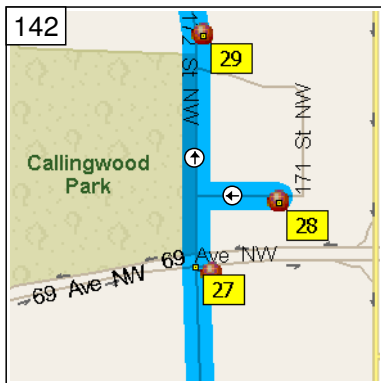

11:36 AM 61.6 mi
Keep RIGHT onto Ramp for 0.3 mi towards 149 St.

11:37 AM 62.0 mi
Keep STRAIGHT onto 149 St NW for 0.3 mi

11:38 AM 62.3 mi
Turn LEFT (West) onto 87 Ave NW for 2.2 mi

11:42 AM 64.5 mi
Turn LEFT (South) onto 178 St NW for 1.7 mi

11:47 AM 66.8 mi
At S3084, stay on 172 St NW
(North) for 0.2 mi

11:48 AM 67.1 mi
At S2927, stay on 172 St NW
(North) for 109 yds

11:48 AM 67.1 mi
Turn RIGHT (East) onto 71
Ave NW for 142 yds

11:48 AM 67.2 mi
At CS3347, stay on 71 Ave
NW (West) for 131 yds