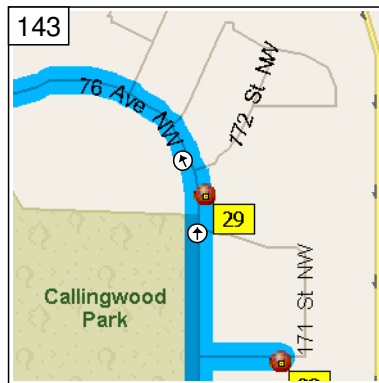

11:49 AM 67.4 mi
At S4148, stay on 172 St NW
(North) for 32 yds