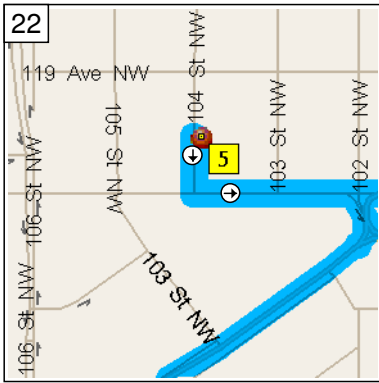

9:11 AM 4.3 mi
Turn RIGHT (South) onto 112 St NW for 0.2 mi

9:12 AM 4.5 mi
Turn LEFT (East) onto Local road(s) for 87 yds

9:13 AM 4.6 mi
At S2417, return North on Local road(s) for 87 yds

9:13 AM 4.6 mi
Turn LEFT (South) onto 112 St NW for 10 yds

9:14 AM 4.6 mi
At S2416, turn RIGHT (West) onto 130 Ave NW for 0.1 mi

9:14 AM 4.7 mi
Turn LEFT (South) onto 113A St NW for 0.3 mi

9:15 AM 5.1 mi
Turn LEFT (East) onto 127 Ave NW for 2.0 mi

9:19 AM 7.1 mi
Turn RIGHT (South) onto 82 St NW for 1.0 mi

19
9:22 AM 8.1 mi
Turn RIGHT (West) onto 118 Ave NW [Alberta Ave NW] for 1.3 mi

20
9:24 AM 9.4 mi
Turn RIGHT (North) onto 104 St NW for 98 yds

21
9:25 AM 9.5 mi
At S11352, stay on 104 St NW (South) for 87 yds

22
9:25 AM 9.5 mi
Turn LEFT (East) onto 118 Ave NW [Alberta Ave NW] for 0.2 mi

23
9:26 AM 9.7 mi
Bear RIGHT (South) onto Princess Elizabeth Ave NW for 0.8 mi

24
9:28 AM 10.5 mi
Take Local road(s) (RIGHT) onto Kingsway NW for 0.9 mi