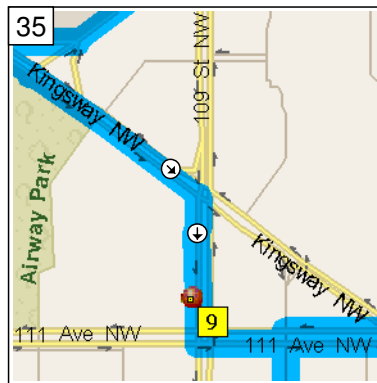

22
9:25 AM 9.5 mi
Turn LEFT (East) onto 118 Ave NW [Alberta Ave NW] for 0.2 mi

23
9:26 AM 9.7 mi
Bear RIGHT (South) onto Princess Elizabeth Ave NW for 0.8 mi

24
9:28 AM 10.5 mi
Take Local road(s) (RIGHT) onto Kingsway NW for 0.9 mi

9:34 AM 13.2 mi
Bear LEFT (South-East) onto Kingsway NW for 0.2 mi

9:34 AM 13.4 mi
Turn RIGHT (South) onto 119 St NW for 0.3 mi

9:36 AM 13.7 mi
Turn LEFT (East) onto 114 Ave NW for 65 yds

9:36 AM 13.7 mi
At CS11914, stay on 114 Ave NW (East) for 87 yds

9:36 AM 13.8 mi
At CS11915, stay on 114 Ave NW (East) for 0.3 mi

9:37 AM 14.0 mi
Turn LEFT (North-East) onto Tower Rd NW, then immediately bear RIGHT (South-East) onto Kingsway NW for 0.5 mi

9:39 AM 14.5 mi
Bear RIGHT (South) onto 109 St NW for 164 yds

9:40 AM 14.6 mi
At S14148, stay on 109 St NW (South) for 54 yds

9:40 AM 14.6 mi
Turn LEFT (East) onto 111 Ave NW for 0.2 mi

9:41 AM 14.9 mi
Turn LEFT (North) onto Local road(s) for 21 yds

9:41 AM 14.9 mi
Turn LEFT (West) onto 111 Ave NW for 43 yds