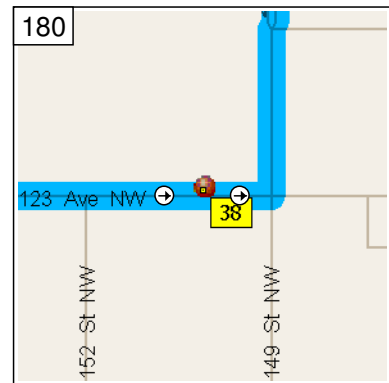

12:41 PM 86.8 mi
At S3793, stay on 123 Ave NW (East) for 109 yds