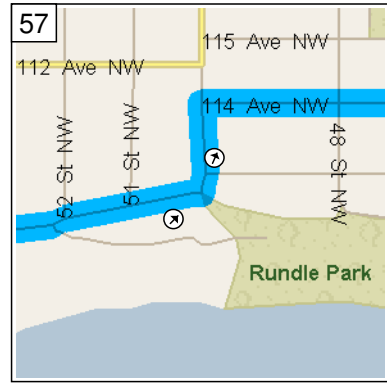

48
9:50 AM 17.9 mi
Turn LEFT (North) onto 95A St NW for 153 yds

49
9:51 AM 18.0 mi
Turn RIGHT (North-East) onto Jasper Ave NW for 1.1 mi

50
9:53 AM 19.0 mi
Keep STRAIGHT onto 82 St NW for 0.3 mi

51
9:54 AM 19.3 mi
Turn RIGHT (East) onto 112 Ave NW for 0.7 mi

52
9:56 AM 20.0 mi
Turn RIGHT (South) onto 74 St NW for 0.3 mi

53
9:57 AM 20.3 mi
Turn LEFT (East) onto Ada Blvd NW for 0.2 mi

54
9:58 AM 20.5 mi
Turn LEFT (North) onto 71 St NW for 109 yds

9:59 AM 20.5 mi
At S11384, return South on 71 St NW for 109 yds

9:59 AM 20.6 mi
Turn LEFT (East) onto Ada Blvd NW for 1.2 mi

10:02 AM 21.8 mi
Road name changes to 50 St NW for 142 yds

10:03 AM 21.8 mi
Turn RIGHT (East) onto 114 Ave NW for 0.7 mi

10:05 AM 22.6 mi
Turn RIGHT (South) onto 38 St NW for 0.5 mi

10:18 AM 25.5 mi
Turn LEFT (East) onto 118 Ave NW [Alberta Ave NW] for 98 yds

10:18 AM 25.6 mi
Take Ramp (RIGHT) onto TC-16 [Trans Canada Hwy] for 1.1 mi towards HWY-16 E / Trans Canada Hwy / Vegreville