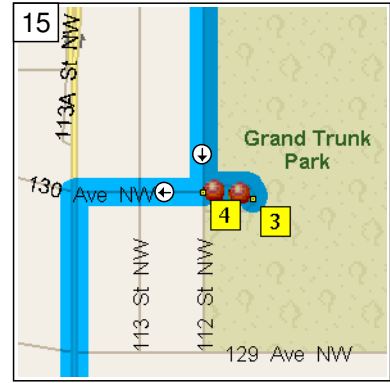

7
9:04 AM 1.1 mi
Turn LEFT (East) onto 137 Ave NW for 2.6 mi

8
9:09 AM 3.7 mi
Turn LEFT to stay on 137 Ave NW for 32 yds

9
9:09 AM 3.7 mi
Turn RIGHT (South) onto 113A St NW for 0.5 mi

9:11 AM 4.2 mi
Turn LEFT (East) onto 132 Ave NW for 0.1 mi

9:11 AM 4.3 mi
Turn RIGHT (South) onto 112 St NW for 0.2 mi

9:12 AM 4.5 mi
Turn LEFT (East) onto Local road(s) for 87 yds

9:13 AM 4.6 mi
At S2417, return North on Local road(s) for 87 yds

9:13 AM 4.6 mi
Turn LEFT (South) onto 112 St NW for 10 yds

9:14 AM 4.6 mi
At S2416, turn RIGHT (West) onto 130 Ave NW for 0.1 mi

9:14 AM 4.7 mi
Turn LEFT (South) onto 113A St NW for 0.3 mi

9:15 AM 5.1 mi
Turn LEFT (East) onto 127 Ave NW for 2.0 mi

9:19 AM 7.1 mi
Turn RIGHT (South) onto 82 St NW for 1.0 mi

19
9:22 AM 8.1 mi
Turn RIGHT (West) onto 118 Ave NW [Alberta Ave NW] for 1.3 mi

20
9:24 AM 9.4 mi
Turn RIGHT (North) onto 104 St NW for 98 yds

21
9:25 AM 9.5 mi
At S11352, stay on 104 St NW (South) for 87 yds