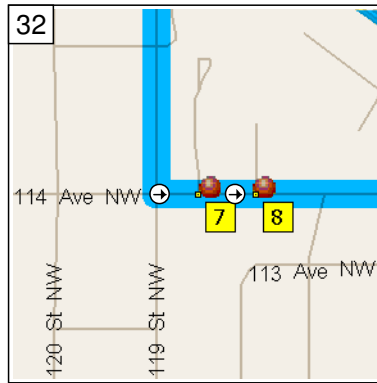

22
9:25 AM 9.5 mi
Turn LEFT (East) onto 118 Ave NW [Alberta Ave NW] for 0.2 mi

23
9:26 AM 9.7 mi
Bear RIGHT (South) onto Princess Elizabeth Ave NW for 0.8 mi

24
9:28 AM 10.5 mi
Take Local road(s) (RIGHT) onto Kingsway NW for 0.9 mi

25
9:30 AM 11.4 mi
Turn LEFT (South) onto 121 St NW for 21 yds

26
9:31 AM 11.4 mi
Turn LEFT to stay on 121 St NW for 0.9 mi

27
9:32 AM 12.3 mi
Turn LEFT to stay on 121 St NW for 0.3 mi

9:33 AM 12.7 mi
At S12592, stay on 121 St NW (South) for 0.6 mi

9:34 AM 13.2 mi
Bear LEFT (South-East) onto Kingsway NW for 0.2 mi

9:34 AM 13.4 mi
Turn RIGHT (South) onto 119 St NW for 0.3 mi

9:36 AM 13.7 mi
Turn LEFT (East) onto 114 Ave NW for 65 yds

9:36 AM 13.7 mi
At CS11914, stay on 114 Ave NW (East) for 87 yds

9:36 AM 13.8 mi
At CS11915, stay on 114 Ave NW (East) for 0.3 mi

9:37 AM 14.0 mi
Turn LEFT (North-East) onto Tower Rd NW, then immediately bear RIGHT (South-East) onto Kingsway NW for 0.5 mi

9:39 AM 14.5 mi
Bear RIGHT (South) onto 109 St NW for 164 yds