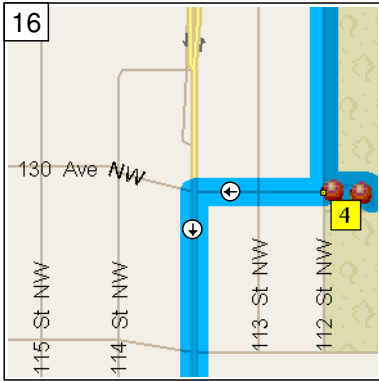

7
9:04 AM 1.1 mi
Turn LEFT (East) onto 137 Ave NW for 2.6 mi

8
9:09 AM 3.7 mi
Turn LEFT to stay on 137 Ave NW for 32 yds

9
9:09 AM 3.7 mi
Turn RIGHT (South) onto 113A St NW for 0.5 mi

9:11 AM 4.2 mi
Turn LEFT (East) onto 132 Ave NW for 0.1 mi

9:11 AM 4.3 mi
Turn RIGHT (South) onto 112 St NW for 0.2 mi

9:12 AM 4.5 mi
Turn LEFT (East) onto Local road(s) for 87 yds

9:13 AM 4.6 mi
At S2417, return North on Local road(s) for 87 yds

9:13 AM 4.6 mi
Turn LEFT (South) onto 112 St NW for 10 yds

9:14 AM 4.6 mi
At S2416, turn RIGHT (West) onto 130 Ave NW for 0.1 mi

9:14 AM 4.7 mi
Turn LEFT (South) onto 113A St NW for 0.3 mi

9:15 AM 5.1 mi
Turn LEFT (East) onto 127 Ave NW for 2.0 mi

9:19 AM 7.1 mi
Turn RIGHT (South) onto 82 St NW for 1.0 mi

19
9:22 AM 8.1 mi
Turn RIGHT (West) onto 118 Ave NW [Alberta Ave NW] for 1.3 mi

20
9:24 AM 9.4 mi
Turn RIGHT (North) onto 104 St NW for 98 yds

21
9:25 AM 9.5 mi
At S11352, stay on 104 St NW (South) for 87 yds