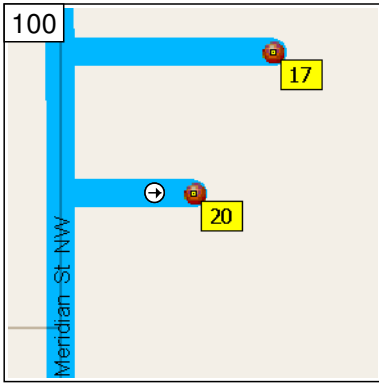

100
10:42 AM 36.2 mi
At 899S, return West on Local road(s) for 0.1 mi