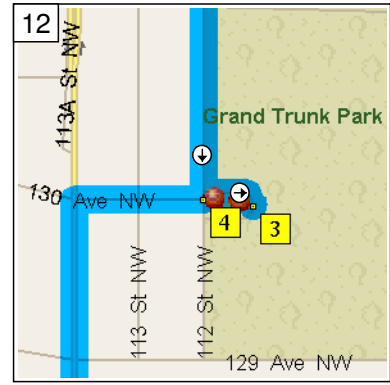

3
9:00 AM 0.1 mi
Road name changes to 142 St NW for 0.6 mi

4
9:02 AM 0.7 mi
Turn LEFT (West) onto 137 Ave NW for 0.3 mi

5
9:03 AM 1.0 mi
At 992S, stay on 137 Ave NW (West) for 0.1 mi

6
9:03 AM 1.1 mi
Turn LEFT (South) onto Local road(s) for 10 yds

7
9:04 AM 1.1 mi
Turn LEFT (East) onto 137 Ave NW for 2.6 mi

8
9:09 AM 3.7 mi
Turn LEFT to stay on 137 Ave NW for 32 yds

9
9:09 AM 3.7 mi
Turn RIGHT (South) onto 113A St NW for 0.5 mi

9:11 AM 4.2 mi
Turn LEFT (East) onto 132 Ave NW for 0.1 mi

9:11 AM 4.3 mi
Turn RIGHT (South) onto 112 St NW for 0.2 mi

9:12 AM 4.5 mi
Turn LEFT (East) onto Local road(s) for 87 yds

9:13 AM 4.6 mi
At S2417, return North on Local road(s) for 87 yds

9:13 AM 4.6 mi
Turn LEFT (South) onto 112 St NW for 10 yds

9:14 AM 4.6 mi
At S2416, turn RIGHT (West) onto 130 Ave NW for 0.1 mi

9:14 AM 4.7 mi
Turn LEFT (South) onto 113A St NW for 0.3 mi

9:15 AM 5.1 mi
Turn LEFT (East) onto 127 Ave NW for 2.0 mi

9:19 AM 7.1 mi
Turn RIGHT (South) onto 82 St NW for 1.0 mi