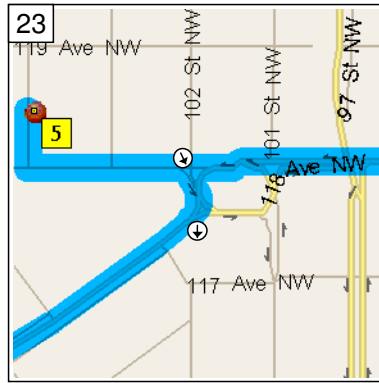

9:14 AM 4.6 mi
At S2416, turn RIGHT (West) onto 130 Ave NW for 0.1 mi

9:14 AM 4.7 mi
Turn LEFT (South) onto 113A St NW for 0.3 mi

9:15 AM 5.1 mi
Turn LEFT (East) onto 127 Ave NW for 2.0 mi

9:19 AM 7.1 mi
Turn RIGHT (South) onto 82 St NW for 1.0 mi

19
9:22 AM 8.1 mi
Turn RIGHT (West) onto 118 Ave NW [Alberta Ave NW] for 1.3 mi

20
9:24 AM 9.4 mi
Turn RIGHT (North) onto 104 St NW for 98 yds

21
9:25 AM 9.5 mi
At S11352, stay on 104 St NW (South) for 87 yds

22
9:25 AM 9.5 mi
Turn LEFT (East) onto 118 Ave NW [Alberta Ave NW] for 0.2 mi

23
9:26 AM 9.7 mi
Bear RIGHT (South) onto Princess Elizabeth Ave NW for 0.8 mi

24
9:28 AM 10.5 mi
Take Local road(s) (RIGHT) onto Kingsway NW for 0.9 mi

9:34 AM 13.2 mi
Bear LEFT (South-East) onto Kingsway NW for 0.2 mi

9:34 AM 13.4 mi
Turn RIGHT (South) onto 119 St NW for 0.3 mi

9:36 AM 13.7 mi
Turn LEFT (East) onto 114 Ave NW for 65 yds

9:36 AM 13.7 mi
At CS11914, stay on 114 Ave NW (East) for 87 yds