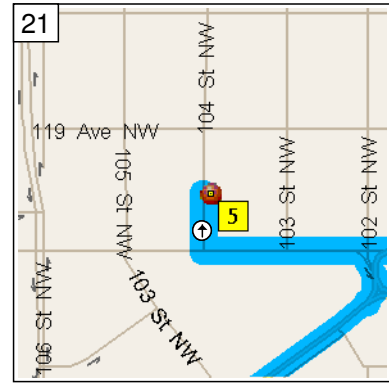

7
9:04 AM 1.1 mi
Turn LEFT (East) onto 137 Ave NW for 2.6 mi

8
9:09 AM 3.7 mi
Turn LEFT to stay on 137 Ave NW for 32 yds

9
9:09 AM 3.7 mi
Turn RIGHT (South) onto 113A St NW for 0.5 mi

9:11 AM 4.2 mi
Turn LEFT (East) onto 132 Ave NW for 0.1 mi

9:14 AM 4.6 mi
At S2416, turn RIGHT (West) onto 130 Ave NW for 0.1 mi

9:14 AM 4.7 mi
Turn LEFT (South) onto 113A St NW for 0.3 mi

9:15 AM 5.1 mi
Turn LEFT (East) onto 127 Ave NW for 2.0 mi

9:19 AM 7.1 mi
Turn RIGHT (South) onto 82 St NW for 1.0 mi

19
9:22 AM 8.1 mi
Turn RIGHT (West) onto 118 Ave NW [Alberta Ave NW] for 1.3 mi

20
9:24 AM 9.4 mi
Turn RIGHT (North) onto 104 St NW for 98 yds

21
9:25 AM 9.5 mi
At S11352, stay on 104 St NW (South) for 87 yds

22
9:25 AM 9.5 mi
Turn LEFT (East) onto 118 Ave NW [Alberta Ave NW] for 0.2 mi

23
9:26 AM 9.7 mi
Bear RIGHT (South) onto Princess Elizabeth Ave NW for 0.8 mi

24
9:28 AM 10.5 mi
Take Local road(s) (RIGHT) onto Kingsway NW for 0.9 mi