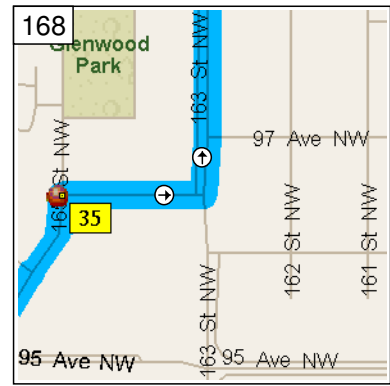

12:15 PM 77.2 mi
Turn LEFT (East) onto 84 Ave NW for 153 yds

12:16 PM 77.2 mi
Turn LEFT (North) onto Local road(s) for 32 yds

12:16 PM 77.3 mi
At S1154, return South on Local road(s) for 32 yds

12:16 PM 77.3 mi
Turn RIGHT (West) onto 84 Ave NW, then immediately turn RIGHT (North) onto 156 St NW for 0.2 mi

12:17 PM 77.5 mi
Turn LEFT (West) onto 87 Ave NW for 0.8 mi

12:19 PM 78.3 mi
Turn RIGHT (North) onto 165 St NW for 1.0 mi

12:22 PM 79.3 mi
At S412, turn RIGHT (East) onto 96A Ave NW for 0.1 mi

12:23 PM 79.4 mi
Turn LEFT (North) onto 163 St NW for 0.4 mi