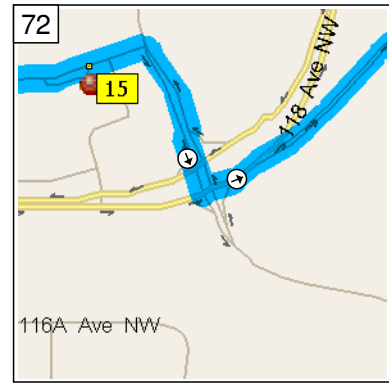

10:13 AM 24.3 mi
Turn RIGHT (North) onto 34 St NW for 0.8 mi

10:16 AM 25.1 mi
Turn RIGHT (East) onto 119 Ave NW for 0.2 mi

10:17 AM 25.3 mi
At S3454, stay on 119 Ave NW (East) for 98 yds

10:17 AM 25.4 mi
Turn RIGHT (South) onto Abbottsfield Rd NW for 0.1 mi

10:18 AM 25.5 mi
Turn LEFT (East) onto 118 Ave NW [Alberta Ave NW] for 98 yds

10:18 AM 25.6 mi
Take Ramp (RIGHT) onto TC-16 [Trans Canada Hwy] for 1.1 mi towards HWY-16 E / Trans Canada Hwy / Vegreville

10:20 AM 26.7 mi
At exit 398, bear RIGHT (East) onto Ramp, then immediately turn RIGHT (West) onto 116 Ave NW for 0.2 mi towards 17 St. NW / Hayter Rd. NW

10:20 AM 26.9 mi
Turn LEFT (South) onto 17 St NW for 0.7 mi

10:32 AM 31.7 mi
Take Ramp (LEFT) onto TC-16 [Trans Canada Hwy] for 0.7 mi towards HWY-16 W / Trans Canada Hwy West / Yellowhead TR. / Edmonton

10:32 AM 32.4 mi
At exit 400A, keep RIGHT onto Ramp for 0.2 mi towards Meridian Street