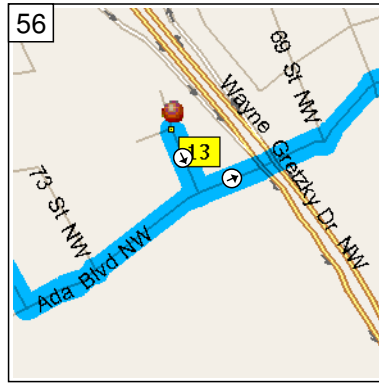

48
9:50 AM 17.9 mi
Turn LEFT (North) onto 95A St NW for 153 yds

49
9:51 AM 18.0 mi
Turn RIGHT (North-East) onto Jasper Ave NW for 1.1 mi

50
9:53 AM 19.0 mi
Keep STRAIGHT onto 82 St NW for 0.3 mi

51
9:54 AM 19.3 mi
Turn RIGHT (East) onto 112 Ave NW for 0.7 mi

52
9:56 AM 20.0 mi
Turn RIGHT (South) onto 74 St NW for 0.3 mi

53
9:57 AM 20.3 mi
Turn LEFT (East) onto Ada Blvd NW for 0.2 mi

54
9:58 AM 20.5 mi
Turn LEFT (North) onto 71 St NW for 109 yds

9:59 AM 20.5 mi
At S11384, return South on 71 St NW for 109 yds

9:59 AM 20.6 mi
Turn LEFT (East) onto Ada Blvd NW for 1.2 mi

10:02 AM 21.8 mi
Road name changes to 50 St NW for 142 yds

10:03 AM 21.8 mi
Turn RIGHT (East) onto 114 Ave NW for 0.7 mi

10:05 AM 22.6 mi
Turn RIGHT (South) onto 38 St NW for 0.5 mi

10:07 AM 23.1 mi
Bear LEFT (South) onto Ada Blvd NW for 164 yds

10:08 AM 23.2 mi
Road name changes to 104 Ave NW for 0.3 mi

10:09 AM 23.5 mi
Turn RIGHT (South) onto 31 St NW for 0.1 mi

10:10 AM 23.7 mi
Turn LEFT (East) onto 102 Ave NW for 120 yds