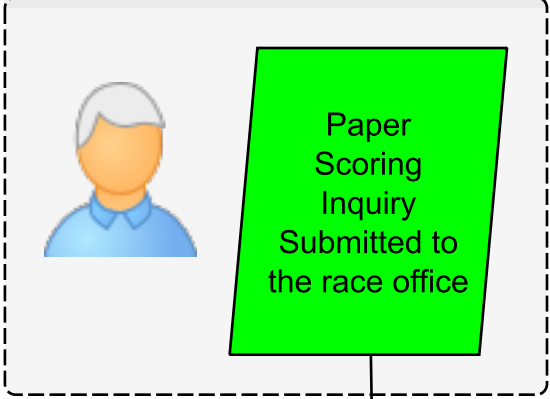

Scoring inquiries

Paper copy scanned by the race office and entered as an attachment to a scoring inquiry

Results checks for data entry error

Data entry error?

Results sets RRS.org to "RC to check" state and adds description to "Response" field

Results corrects error and sets RRS.org to "Scoring done" state, adds description to "Response" field, posts the corrected results and sends message to party.

The RC checks RRS.org for "RC to check" state and check their records