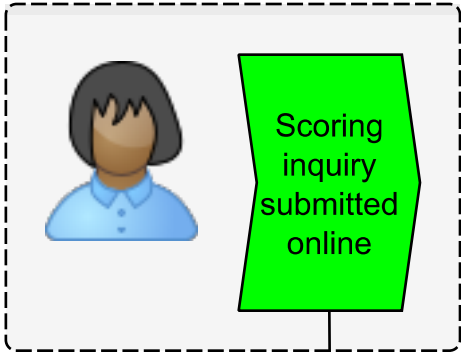

Scoring inquiries

Paper copy scanned by the race office and entered as an attachment to a scoring inquiry

Results checks for data entry error

Data entry error?

Results sets RRS.org to "RC to check" state and adds description to "Response" field

Results corrects error and sets RRS.org to "Scoring done" state, adds description to "Response" field, posts the corrected results and sends message to party.

The RC checks RRS.org for "RC to check" state and check their records