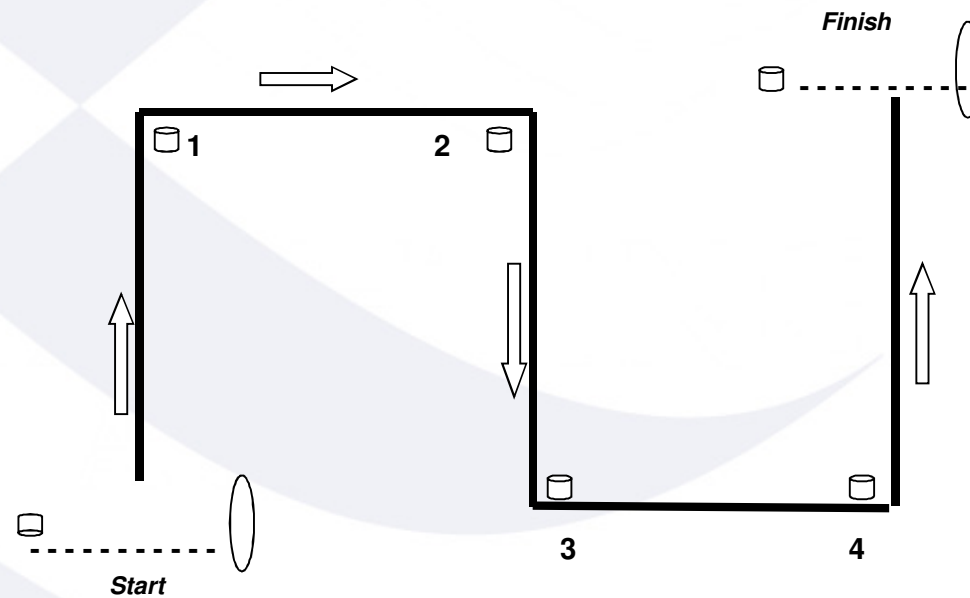

Team Racing

TEAM RACING

- Courses
- Starting
- Finishing
- Scoring (Races and Teams)

COURSE

- Course S Type
- Length 7 – 12 minutes

STARTING

Signal	Flag and Sound	Time
Warning	Race number with 3 flags; 1 sound signal	3
	1 flag removed 1 sound	2
	2 nd Flag removed 1 sound	1
Start	3 rd Flag removed. Race number removed 1 sound	0

6 BOAT ROUND ROBIN

Rd 1	T1 v T6	T2 v T5	T3 v T4
Rd 2	T2 v T4	T3 v T6	T1 v T5
Rd 3	T1 v T3	T4 v T5	T2 v T6
Rd 4	T5 v T6	T2 v T3	T1 v T4
Rd 5	T1 v T2	T4 v T6	T3 v T5

FINISHING & SCORING

- Scoring a Race
- Scoring a series

RACE SCORING - ROUND ROBIN

	T1	T2	T3	T4	T5	T6
T1	X					
T2		X				
T3			X			
T4				X		
T5					X	
T6						X