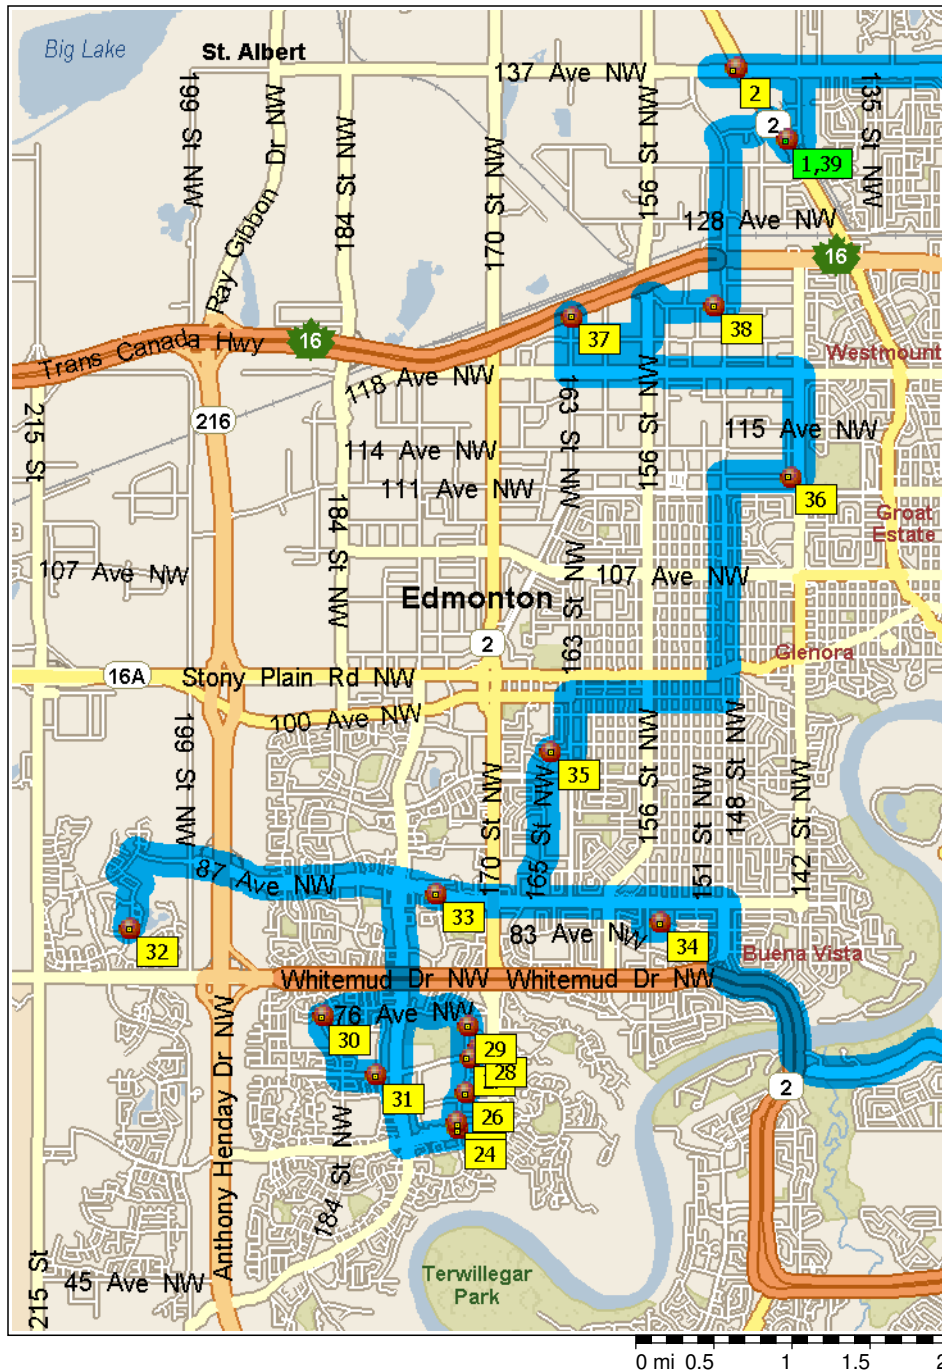

12:04 PM	72.5 mi	Turn LEFT (South-East) onto Picard Dr NW for 0.4 mi
12:05 PM	72.9 mi	32 At 840CS, return North on Picard Dr NW for 0.4 mi
12:06 PM	73.4 mi	Turn RIGHT (North-East) onto Potter Greens Dr NW for 0.2 mi
12:07 PM	73.5 mi	Turn RIGHT (South-East) onto Webber Greens Dr NW for 0.4 mi
12:09 PM	73.9 mi	Road name changes to 87 Ave NW for 1.7 mi
12:12 PM	75.6 mi	33 At S1162, stay on 87 Ave NW (East) for 1.4 mi
12:14 PM	77.0 mi	Turn RIGHT (South) onto 156 St NW for 0.2 mi
12:15 PM	77.2 mi	Turn LEFT (East) onto 84 Ave NW for 153 yds
12:16 PM	77.2 mi	Turn LEFT (North) onto Local road(s) for 32 yds
12:16 PM	77.3 mi	34 At S1154, return South on Local road(s) for 32 yds
12:16 PM	77.3 mi	Turn RIGHT (West) onto 84 Ave NW, then immediately turn RIGHT (North) onto 156 St NW for 0.2 mi
12:17 PM	77.5 mi	Turn LEFT (West) onto 87 Ave NW for 0.8 mi
12:19 PM	78.3 mi	Turn RIGHT (North) onto 165 St NW for 1.0 mi
12:22 PM	79.3 mi	35 At S412, turn RIGHT (East) onto 96A Ave NW for 0.1 mi
12:23 PM	79.4 mi	Turn LEFT (North) onto 163 St NW for 0.4 mi
12:24 PM	79.8 mi	Turn RIGHT (East) onto 100 Ave NW for 1.0 mi
12:26 PM	80.8 mi	Turn LEFT (North) onto 149 St NW for 1.5 mi
12:29 PM	82.3 mi	Turn RIGHT (East) onto 112 Ave NW for 0.4 mi
12:30 PM	82.7 mi	36 At S13536, stay on 112 Ave NW (East) for 120 yds
12:31 PM	82.8 mi	Turn LEFT (North) onto 142 St NW for 0.7 mi
12:32 PM	83.5 mi	Turn LEFT (West) onto 118 Ave NW for 1.5 mi
12:35 PM	85.0 mi	Turn RIGHT (North) onto 163 St NW for 0.4 mi
12:37 PM	85.4 mi	37 At S13020, return South on 163 St NW for 0.2 mi
12:37 PM	85.5 mi	Turn LEFT (East) onto 121A Ave NW for 0.5 mi