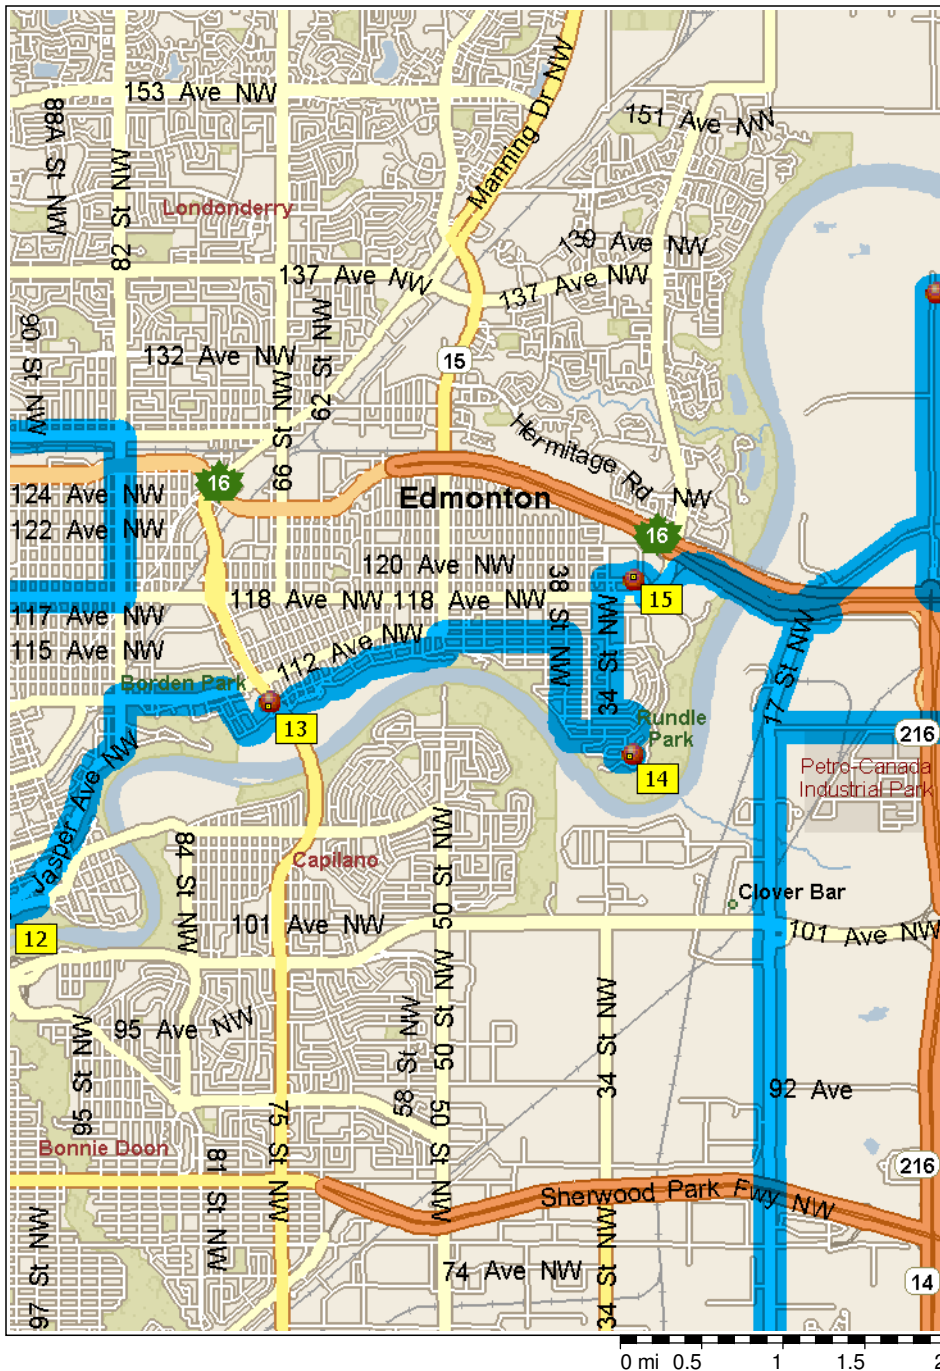

9:54 AM	19.3 mi	Turn RIGHT (East) onto 112 Ave NW for 0.7 mi
9:56 AM	20.0 mi	Turn RIGHT (South) onto 74 St NW for 0.3 mi
9:57 AM	20.3 mi	Turn LEFT (East) onto Ada Blvd NW for 0.2 mi
9:58 AM	20.5 mi	Turn LEFT (North) onto 71 St NW for 109 yds
9:59 AM	20.5 mi	13 At S11384, return South on 71 St NW for 109 yds
9:59 AM	20.6 mi	Turn LEFT (East) onto Ada Blvd NW for 1.2 mi
10:02 AM	21.8 mi	Road name changes to 50 St NW for 142 yds
10:03 AM	21.8 mi	Turn RIGHT (East) onto 114 Ave NW for 0.7 mi
10:05 AM	22.6 mi	Turn RIGHT (South) onto 38 St NW for 0.5 mi
10:07 AM	23.1 mi	Bear LEFT (South) onto Ada Blvd NW for 164 yds
10:08 AM	23.2 mi	Road name changes to 104 Ave NW for 0.3 mi
10:09 AM	23.5 mi	Turn RIGHT (South) onto 31 St NW for 0.1 mi
10:10 AM	23.7 mi	Turn LEFT (East) onto 102 Ave NW for 120 yds
10:11 AM	23.8 mi	14 At S2148, return South-West on 102 Ave NW for 120 yds
10:11 AM	23.8 mi	Turn RIGHT (North) onto 31 St NW for 0.1 mi
10:12 AM	24.0 mi	Turn RIGHT (East) onto 30 St NW for 0.1 mi
10:12 AM	24.1 mi	Turn LEFT (North-West) onto 106 Ave NW for 0.2 mi
10:13 AM	24.3 mi	Turn RIGHT (North) onto 34 St NW for 0.8 mi
10:16 AM	25.1 mi	Turn RIGHT (East) onto 119 Ave NW for 0.2 mi
10:17 AM	25.3 mi	15 At S3454, stay on 119 Ave NW (East) for 98 yds
10:17 AM	25.4 mi	Turn RIGHT (South) onto Abbottsfield Rd NW for 0.1 mi
10:18 AM	25.5 mi	Turn LEFT (East) onto 118 Ave NW [Alberta Ave NW] for 98 yds
10:18 AM	25.6 mi	Take Ramp (RIGHT) onto TC-16 [Trans Canada Hwy] for 1.1 mi towards HWY-16 E / Trans Canada Hwy / Vegreville
10:20 AM	26.7 mi	At exit 398, bear RIGHT (East) onto Ramp, then immediately turn RIGHT (West) onto 116 Ave NW for 0.2 mi towards 17 St. NW / Hayter Rd. NW