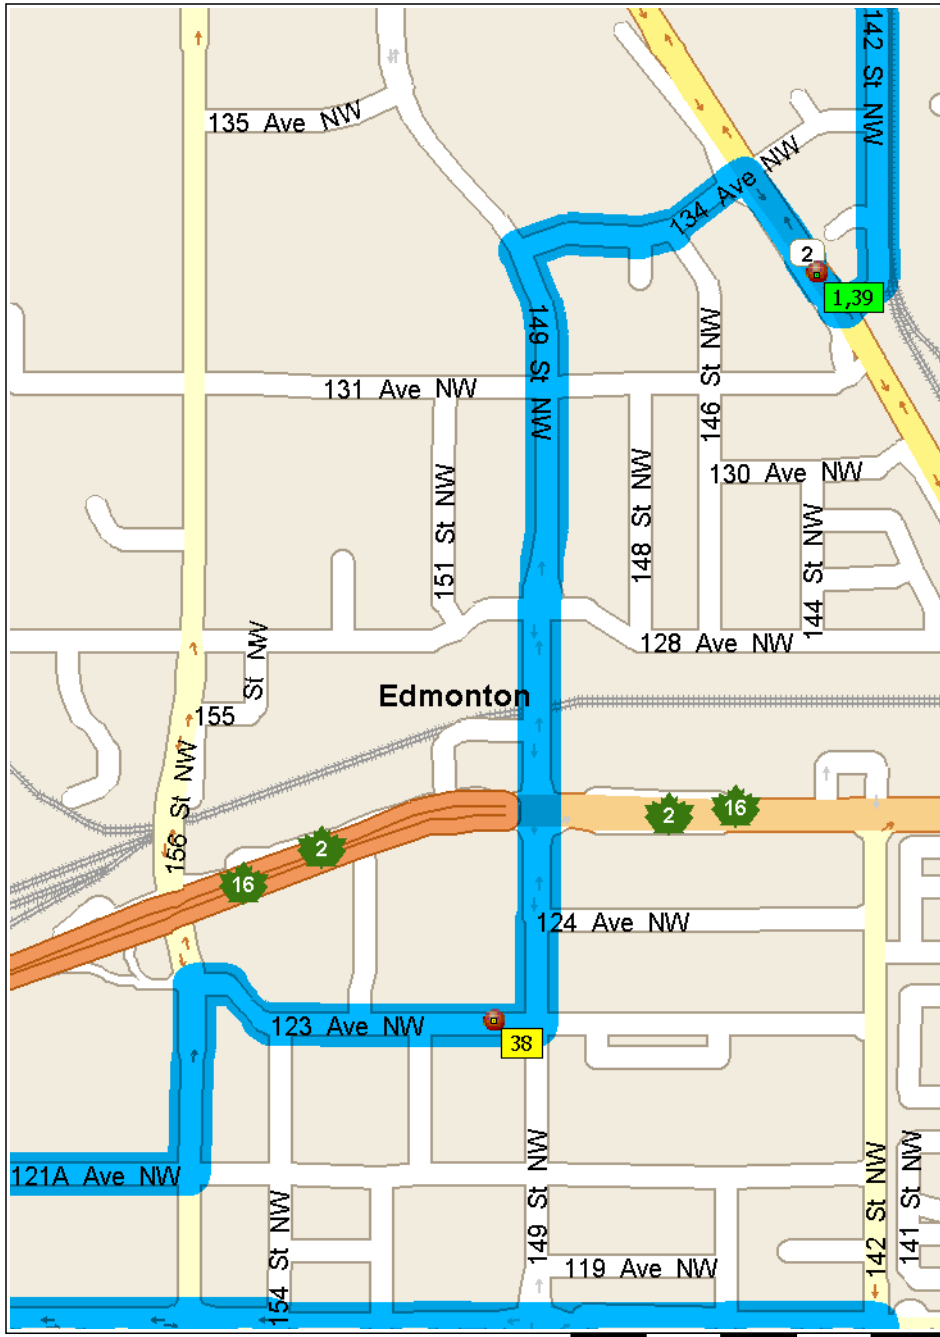

- 12:39 PM 86.0 mi Turn LEFT (North) onto 156 St NW for 0.3 mi
- 12:40 PM 86.3 mi Turn RIGHT (East) onto 123 Ave NW for 0.5 mi
- 12:41 PM 86.8 mi 38 At S3793, stay on 123 Ave NW (East) for 109 yds
- 12:41 PM 86.8 mi Turn LEFT (North) onto 149 St NW for 1.1 mi
- 12:44 PM 88.0 mi Turn RIGHT (East) onto 134 Ave NW for 0.4 mi
- 12:45 PM 88.4 mi Turn RIGHT (South-East) onto Hwy-2 [St Albert Trail NW] for 0.2 mi
- 12:46 PM 88.6 mi 39 Arrive end