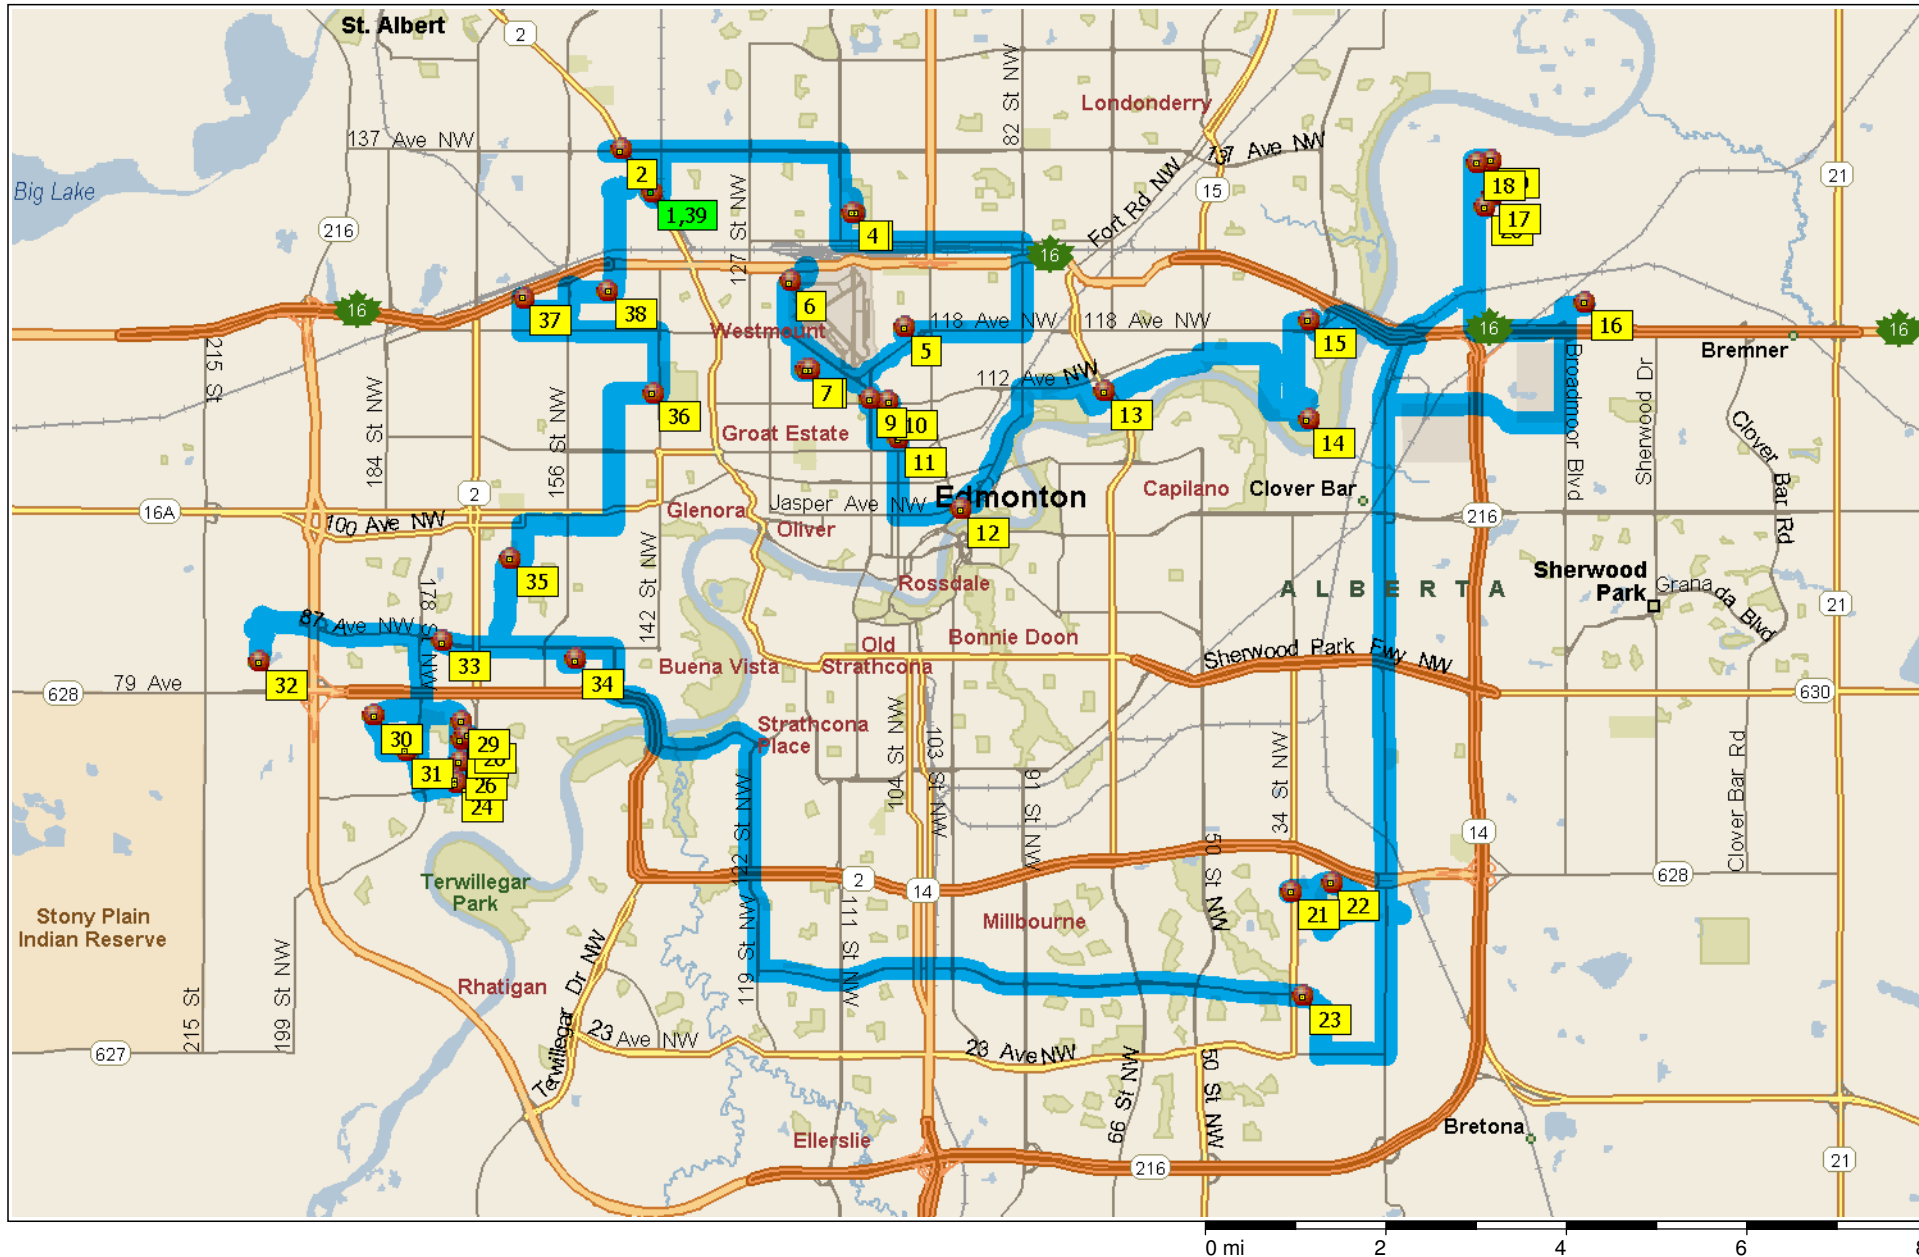

Switching cubicle cleaning

88.6 miles; 3 hours, 46 minutes