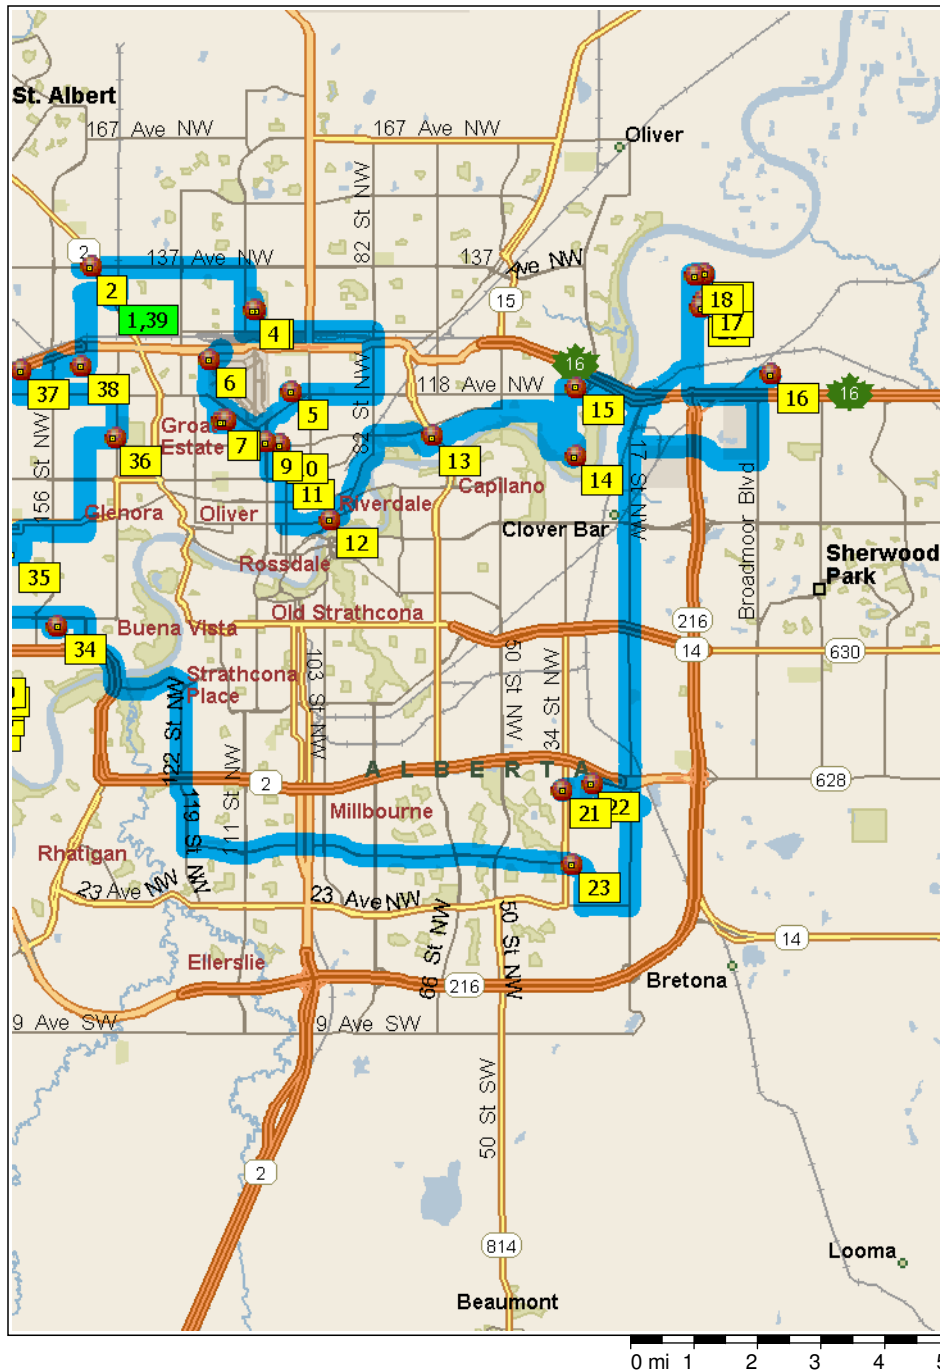

- 10:42 AM 36.3 mi Turn LEFT (South) onto Meridian St NW for 0.9 mi
- 10:44 AM 37.3 mi Turn RIGHT (West) onto Hayter Rd NW for 0.7 mi
- 10:46 AM 38.0 mi Keep STRAIGHT onto Local road(s) for 10 yds
- 10:46 AM 38.0 mi Keep STRAIGHT onto 17 St NW for 6.6 mi
- 10:57 AM 44.6 mi Turn LEFT (East) onto 38 Ave NW for 0.2 mi
- 10:58 AM 44.8 mi Turn LEFT to stay on 38 Ave NW for 0.9 mi
- 10:59 AM 45.7 mi Turn RIGHT (North) onto 30 St NW for 0.5 mi
- 11:01 AM 46.2 mi Turn LEFT (West) onto 43 Ave NW for 0.3 mi
- 11:02 AM 46.5 mi Turn LEFT (South) onto 35 St NW for 32 yds
- 11:03 AM 46.5 mi **21** At CS8804, return North on 35 St NW for 32 yds
- 11:03 AM 46.5 mi Turn RIGHT (East) onto 43 Ave NW for 0.3 mi
- 11:04 AM 46.8 mi Turn LEFT (North) onto 30 St NW for 174 yds
- 11:05 AM 46.9 mi Road name changes to 43A Ave NW for 0.1 mi
- 11:05 AM 47.0 mi **22** At 449S, stay on 43A Ave NW (East) for 0.3 mi
- 11:06 AM 47.3 mi Road name changes to 21A St NW for 120 yds
- 11:07 AM 47.4 mi Road name changes to 21 St NW for 0.1 mi
- 11:08 AM 47.5 mi Turn LEFT (East) onto 38 Ave NW for 0.3 mi
- 11:09 AM 47.8 mi Turn RIGHT (South) onto 17 St NW for 1.6 mi
- 11:11 AM 49.4 mi Turn RIGHT (West) onto 23 Ave NW for 0.7 mi
- 11:13 AM 50.1 mi Turn RIGHT (North) onto 32 St NW for 0.3 mi
- 11:14 AM 50.5 mi Bear RIGHT (North) onto 32 St (NW) [Silver Berry Rd NW] for 0.2 mi
- 11:15 AM 50.7 mi Road name changes to Silver Berry Rd NW for 0.3 mi
- 11:16 AM 50.9 mi **23** At 1704CS, stay on Silver Berry Rd NW (West) for 174 yds
- 11:16 AM 51.0 mi Road name changes to 34 Ave NW for 6.1 mi
- 11:27 AM 57.1 mi Turn RIGHT (North) onto 119 St NW for 0.9 mi
- 11:29 AM 58.0 mi Road name changes to 122 St NW for 1.6 mi
- 11:33 AM 59.7 mi Turn LEFT (North) onto Belgravia Rd NW for 21 yds
- 11:33 AM 59.7 mi Road name changes to Fox Dr NW for 1.1 mi