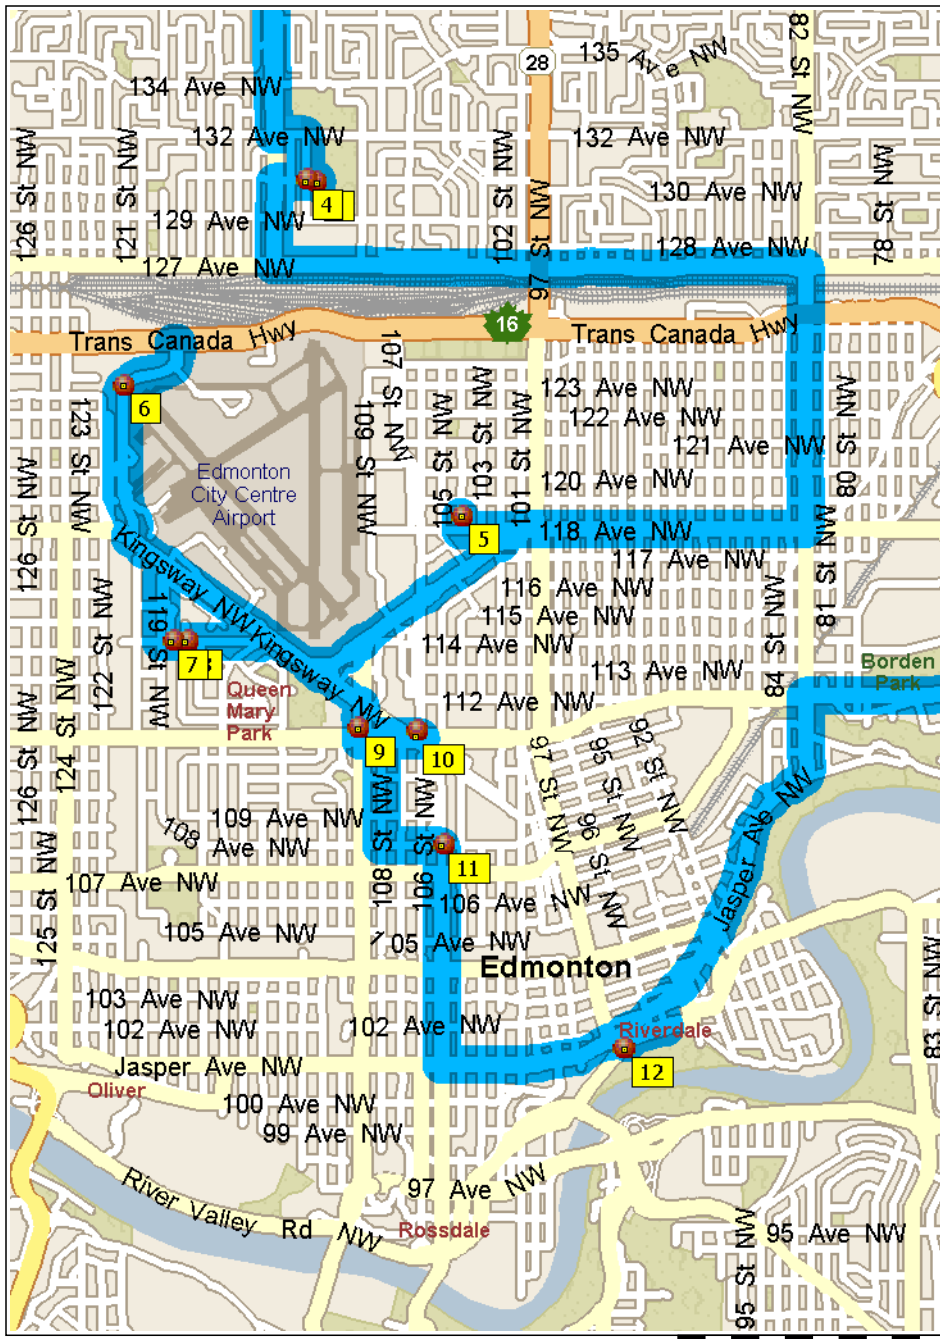

# Switching cubicle cleaning

88.6 miles; 3 hours, 46 minutes

9:00 AM	0.0 mi	<b>1</b> Depart Start on Hwy-2 [St Albert Trail NW] (South-East) for 98 yds
9:00 AM	0.1 mi	Turn LEFT (East) onto 132 Ave NW for 120 yds
9:00 AM	0.1 mi	Road name changes to 142 St NW for 0.6 mi
9:02 AM	0.7 mi	Turn LEFT (West) onto 137 Ave NW for 0.3 mi
9:03 AM	1.0 mi	<b>2</b> At 992S, stay on 137 Ave NW (West) for 0.1 mi
9:03 AM	1.1 mi	Turn LEFT (South) onto Local road(s) for 10 yds
9:04 AM	1.1 mi	Turn LEFT (East) onto 137 Ave NW for 2.6 mi
9:09 AM	3.7 mi	Turn LEFT to stay on 137 Ave NW for 32 yds
9:09 AM	3.7 mi	Turn RIGHT (South) onto 113A St NW for 0.5 mi
9:11 AM	4.2 mi	Turn LEFT (East) onto 132 Ave NW for 0.1 mi
9:11 AM	4.3 mi	Turn RIGHT (South) onto 112 St NW for 0.2 mi
9:12 AM	4.5 mi	Turn LEFT (East) onto Local road(s) for 87 yds
9:13 AM	4.6 mi	<b>3</b> At S2417, return North on Local road(s) for 87 yds
9:13 AM	4.6 mi	Turn LEFT (South) onto 112 St NW for 10 yds
9:14 AM	4.6 mi	<b>4</b> At S2416, turn RIGHT (West) onto 130 Ave NW for 0.1 mi
9:14 AM	4.7 mi	Turn LEFT (South) onto 113A St NW for 0.3 mi
9:15 AM	5.1 mi	Turn LEFT (East) onto 127 Ave NW for 2.0 mi
9:19 AM	7.1 mi	Turn RIGHT (South) onto 82 St NW for 1.0 mi
9:22 AM	8.1 mi	Turn RIGHT (West) onto 118 Ave NW [Alberta Ave NW] for 1.3 mi
9:24 AM	9.4 mi	Turn RIGHT (North) onto 104 St NW for 98 yds
9:25 AM	9.5 mi	<b>5</b> At S11352, stay on 104 St NW (South) for 87 yds
9:25 AM	9.5 mi	Turn LEFT (East) onto 118 Ave NW [Alberta Ave NW] for 0.2 mi
9:26 AM	9.7 mi	Bear RIGHT (South) onto Princess Elizabeth Ave NW for 0.8 mi
9:28 AM	10.5 mi	Take Local road(s) (RIGHT) onto Kingsway NW for 0.9 mi
9:30 AM	11.4 mi	Turn LEFT (South) onto 121 St NW for 21 yds